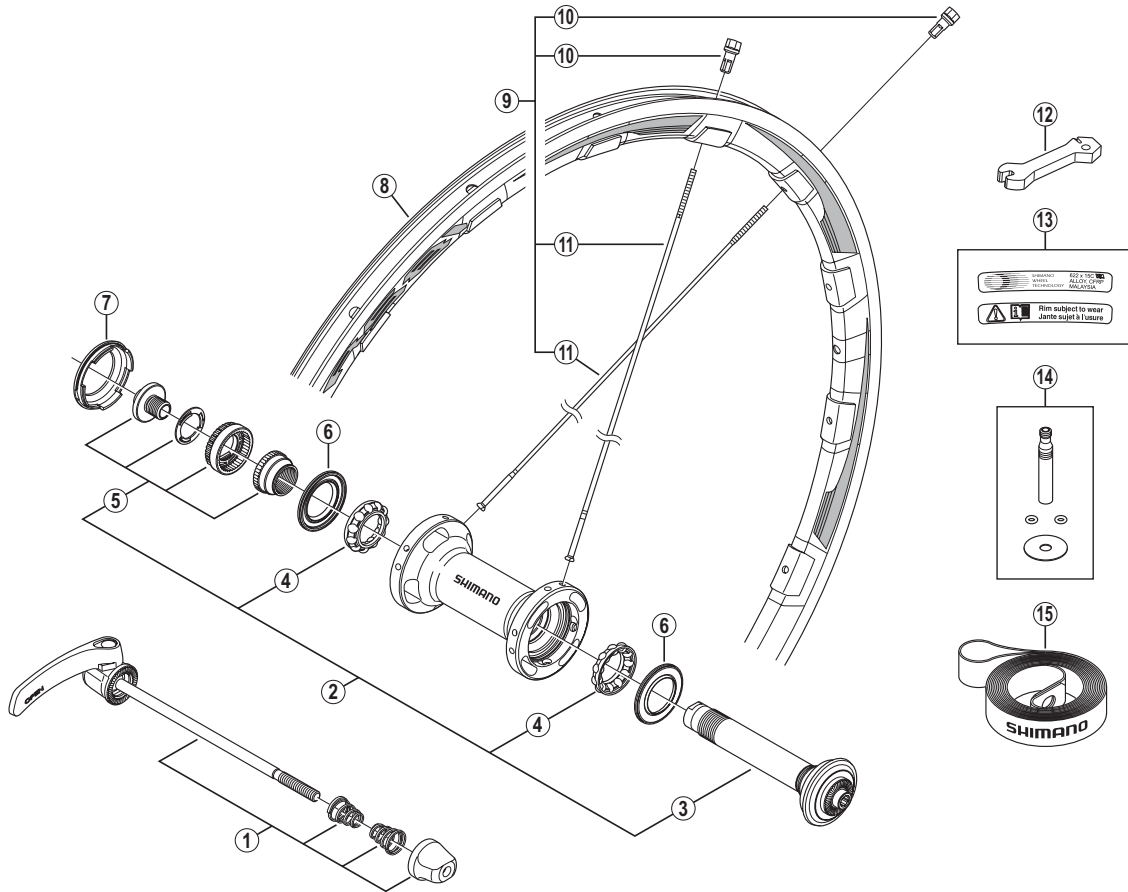

Front Wheel WH-RS81-C35-CL-F

• Over Lock Nut Dimension: 100 mm (3-15/16")

WH-RS81-C24-CL
WH-RS81-C50-CL
WH-6800

ITEM NO.	SHIMANO CODE NO.	DESCRIPTION	INTERCHANGEABILITY
1	Y49P98010	Complete Quick Release 133 mm (5-1/4")	A B B
2	Y49298020	Complete Hub Axle	A A A
3	Y49298030	Hub Axle Unit	A A A
4	Y26J98030	Ball Retainer (3/16")	A A A
5	Y49298040	Left Hand Lock Bolt Unit	A A A
6	Y28M07000	Seal Ring	A A A
7	Y49108000	Left Hand Dust Cover	A A A
8	EWHRIM4CFGCC	Rim {16H}	
9	EWH-SPOKE3FA1	Spoke Unit {Spoke (272 mm x 16 pcs.) / Nipple (16 pcs.)}	
10	Y4SYN1000	Nipple	A
11	Y4T7S4000	Spoke (272 mm)	
12	Y4SY11000	Nipple Wrench 3.75	A
13	Y49P98020	Rim Sticker Unit	A
14	Y4G998100	Valve Extension Unit	
15	EWHRIMTAPER	Rim Tape	A

A: Same parts.

B: Parts are usable, but differ in materials, appearance, finish, size, etc.
Absence of mark indicates non-interchangeability.

Aug.-2013-3579
© Shimano Inc. I

Specifications are subject to change without notice.