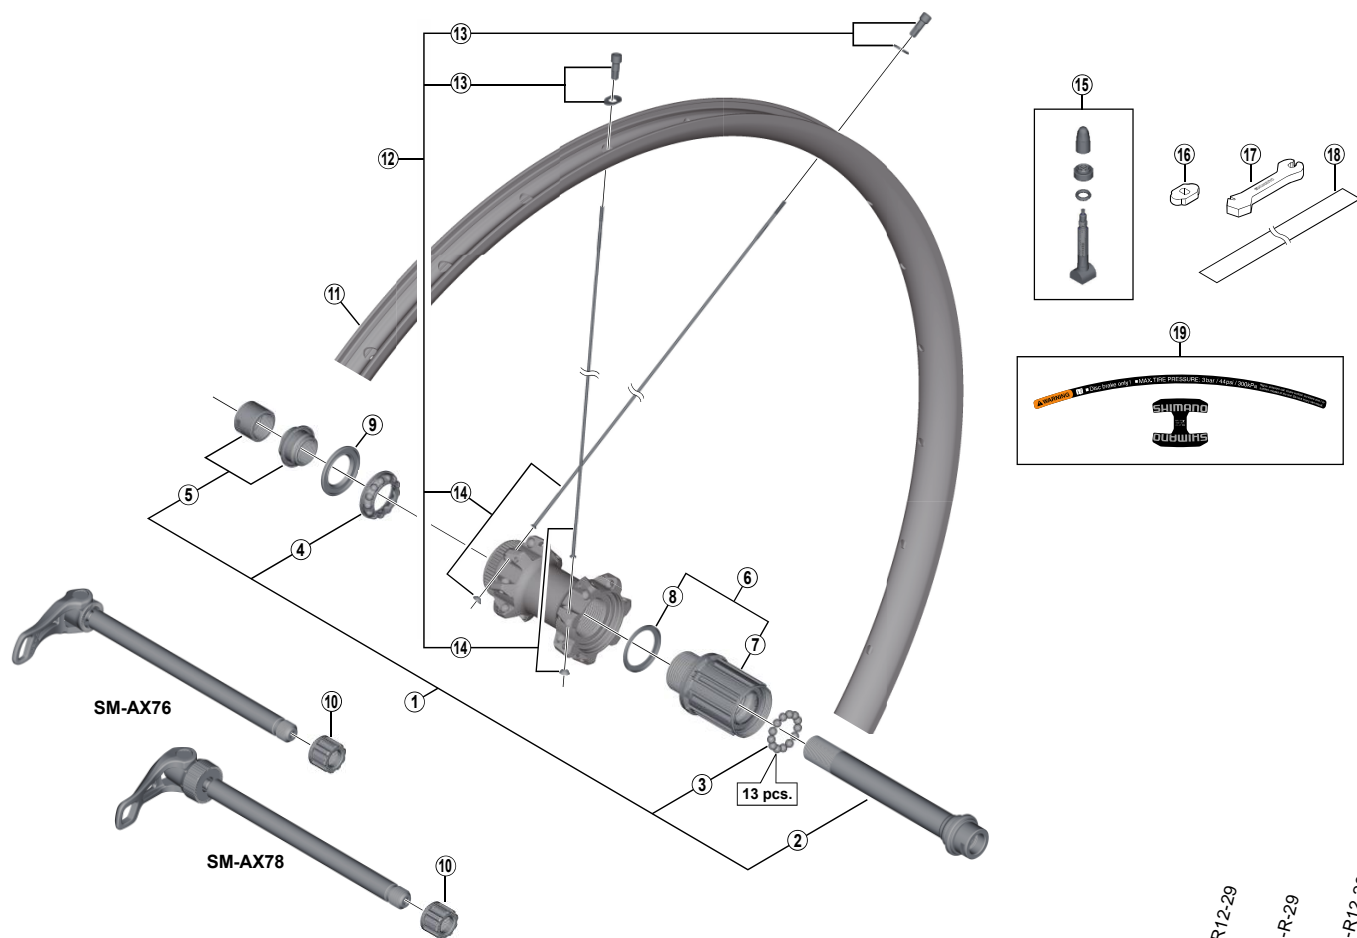

DEORE XT Rear Wheel (8/9/10/MTB 11-speed)

# WH-M8000-TL-R12-29 For Disc Brake

## SM-AX78/AX76

WH-M785-TL-R12-29  
WH-M8000-TL-R-29  
WH-M9000-TL-R12-29

ITEM NO.	SHIMANO CODE NO.	DESCRIPTION	INTERCHANGEABILITY		
1	Y3TH98010	Complete Hub Axle			
2	Y3TH98020	Hub Axle Unit			
3	Y00091210	Steel Ball (3/16") 20 pcs.			
4	Y3D498050	Ball Retainer (3/16")			
5	Y3TH98030	Left Hand Lock Nut (M15) & Cone (M15) w/Dust Cover			
6	Y38V98010	Complete Freewheel Body	A		
7	Y38V98020	Freewheel Body Unit			
8	Y3CZ12000	Spacer for Inner	A	A	
9	Y26D10000	Seal Ring	A	A	
10	Y27Y02000	SM-AX78/AX76 Fixing Nut (M12)	A	A	A
11	EWHRIMZ2F4X	Rim {28H}	A	A	
12	EWHSPOKEY272P	Spoke Unit {Spoke (300 mm x 28 pcs.) / Spherical Washer (28 pcs.) / Nipple (28 pcs.) / Rim Washer (28 pcs.)}	A	A	
13	Y03X98010	Nipple & Rim Washer	A	A	
14	Y03P98010	Spoke (300 mm) w/Spherical Washer			
15	Y4RJ98020	Valve Unit			
16	Y4RJ10000	Valve Tool		A	A
17	Y4EF28000	Nipple Wrench 4.0		A	A
18	Y47V00010	Tubeless Tape		A	A
19	Y03P98020	Rim Sticker Unit		A	