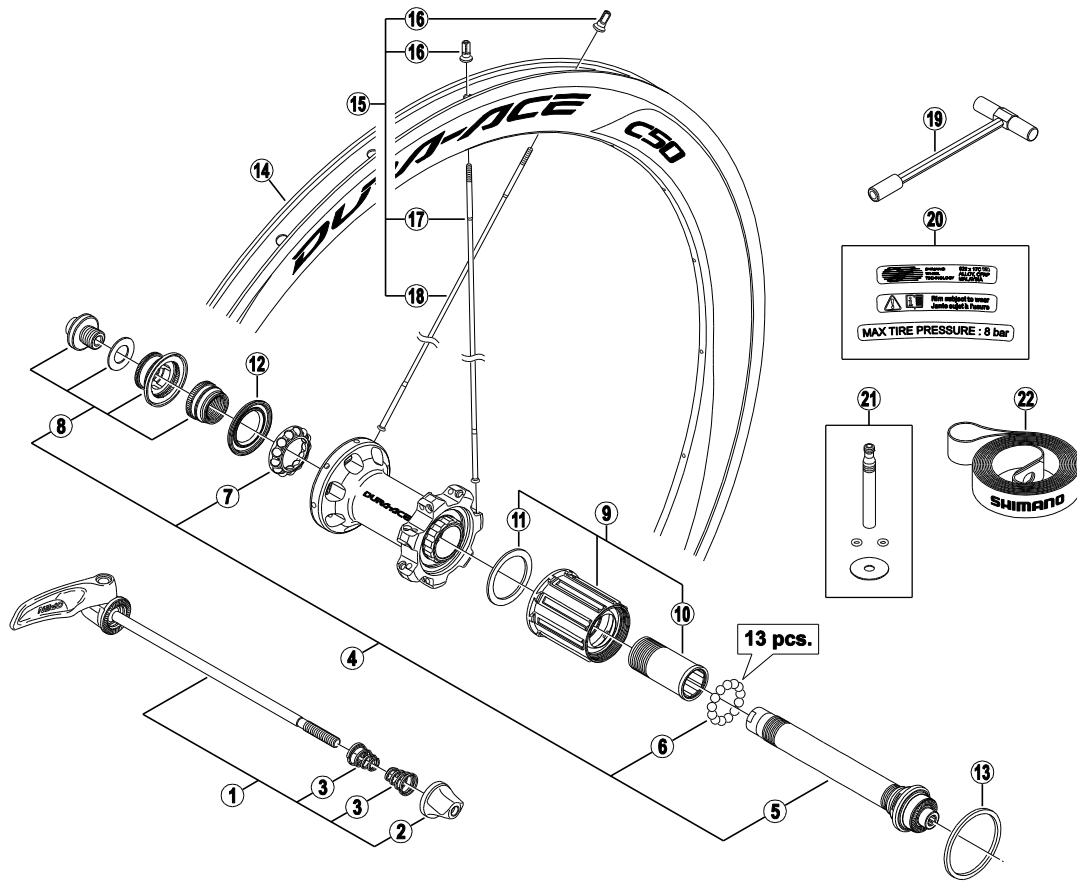

DURA-ACE Rear Wheel
WH-9000-C50-CL-R 10/11-Speed

WH-7900-C50-CL-R

• Over Lock Nut Dimension: 130 mm (5-1/8")

ITEM NO.	SHIMANO CODE NO.	DESCRIPTION	INTERCHANGEABILITY
1	Y3DZ98010	Complete Quick Release 163 mm (6-13/32")	B
	Y3DZ98020	Complete Quick Release 168 mm (6-5/8")	B
2	Y28E98020	Quick Release Nut	B
3	Y23321000	Volute Spring	A
4	Y3DZ98030	Complete Hub Axle	B
5	Y3D898030	Hub Axle Unit	A
6	Y00091270	Stainless Ball (3/16") 22 pcs.	A
7	Y25R98080	Ball Retainer (3/16")	A
8	Y3DZ98040	Left Hand Lock Bolt Unit	B
9	Y3DZ98060	Complete Freewheel Body	
10	Y3CN98090	Body Fixing Bolt	
11	Y3CN07000	Freewheel Body Washer	A
12	Y26D10000	Seal Ring	A
13	Y4T724000	Low Spacer (1.85 mm)	
14	EWHRIM3KRHCC	Rim {21H}	
15	EWHSPOKE3JB1	Spoke Unit {Spoke (267.5 mm x 7 pcs. / 289 mm x 14 pcs.) / Nipple (21 pcs.)}	
16	Y4T713000	Inner Nipple	
* 17	Y4T7S7100	Righth Hand Spoke (289 mm)	
* 18	Y4T7S7000	Left Hand Spoke (267.5 mm)	
19	Y4T723000	Inner Nipple Wrench	
20	Y4T598010	Rim Sticker Unit	
21	Y4GL98020	Valve Extension Unit	A
22	EWHRIMTAPER	Rim Tape	

A: Same parts.

B: Parts are usable, but differ in materials, appearance, finish, size, etc.

Absence of mark indicates non-interchangeability.

Dec.-2012-3342B

© Shimano Inc. I

Specifications are subject to change without notice.