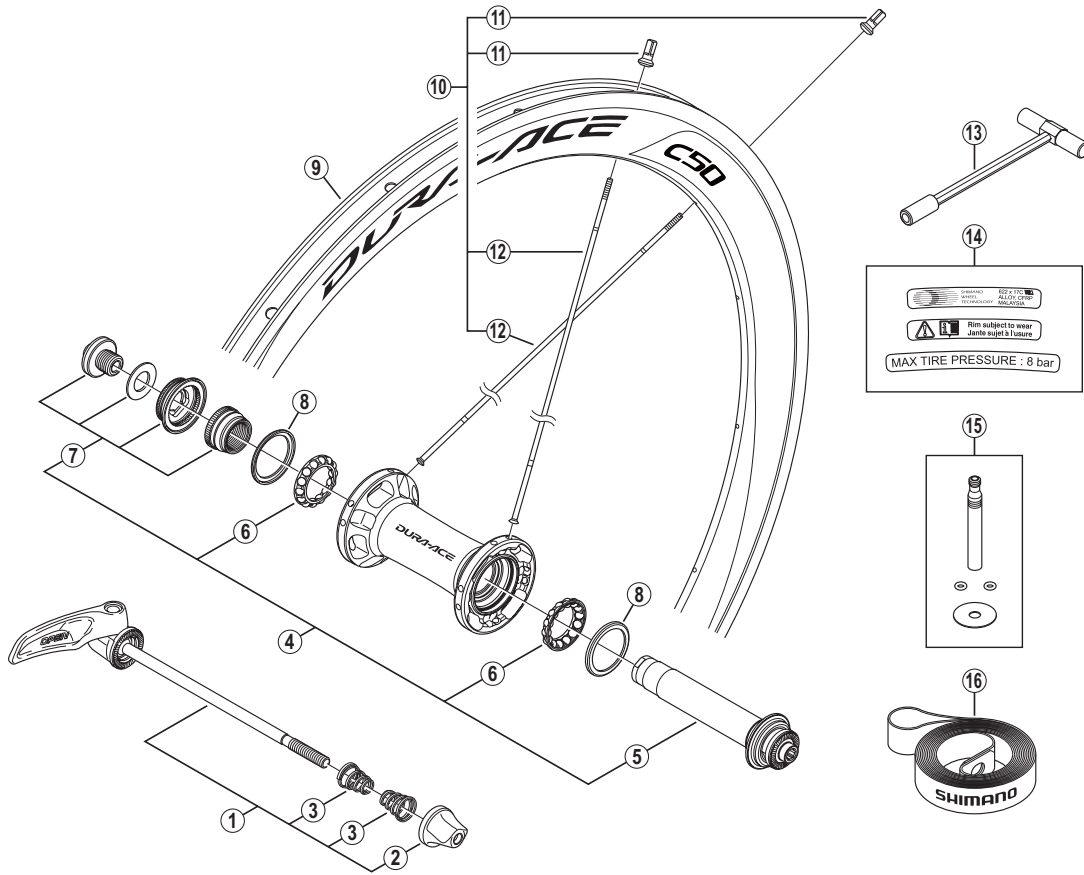

DURA-ACE Front Wheel WH-9000-C50-CL-F

• Over Lock Nut Dimension: 100 mm (3-15/16")

ITEM NO.	SHIMANO CODE NO.	DESCRIPTION	INTERCHANGEABILITY
1	Y28E98010	Complete Quick Release 133 mm (5-1/4")	B
2	Y28E98020	Quick Release Nut	B
3	Y23321000	Volute Spring	A
4	Y28E98030	Complete Hub Axle	
5	Y28E98040	Hub Axle Unit	
6	Y4BN98030	Ball Retainer (5/32")	A
7	Y28E98050	Left Hand Lock Bolt Unit	
8	Y4EF27000	Seal Ring	A
9	EWHRIM3KFGCC	Rim {16H}	
10	EWHSPOKE3JA1	Spoke Unit {Spoke (267.5 mm x 16 pcs.) / Nipple (16 pcs.)}	
11	Y4T713000	Inner Nipple	
* 12	Y4T7S7000	Spoke (267.5 mm)	
13	Y4T723000	Inner Nipple Wrench	
14	Y4T598010	Rim Sticker Unit	
15	Y4GL98020	Valve Extension Unit	A
16	EWHRIMTAPERA	Rim Tape	

A: Same parts.

B: Parts are usable, but differ in materials, appearance, finish, size, etc.
Absence of mark indicates non-interchangeability.

Dec.-2012-3341B
© Shimano Inc. I

Specifications are subject to change without notice.

SHIMANO

WH-7900-C50-CL-F