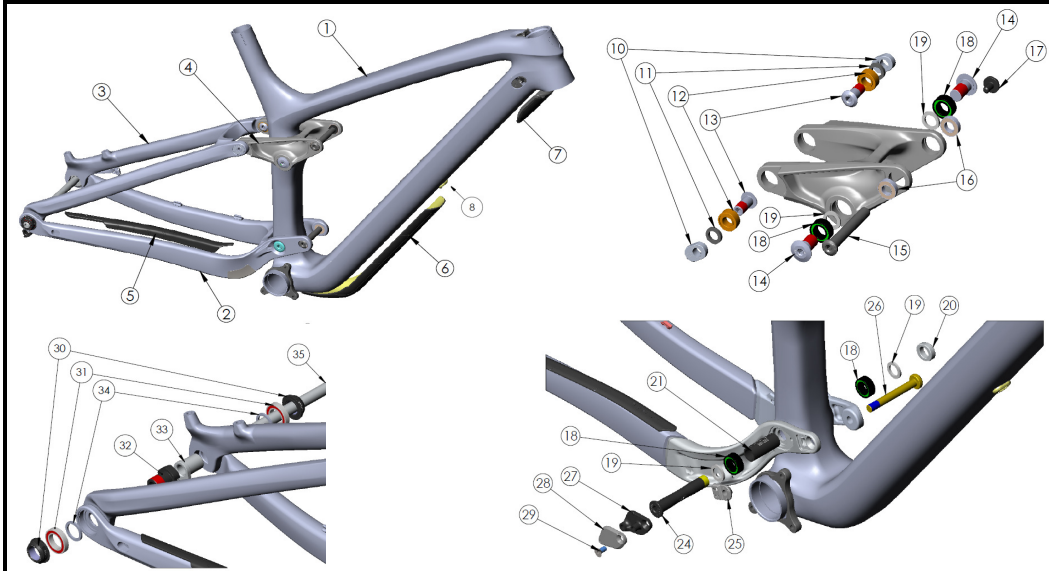

TREK

MTB Suspension Diagram & Technical Information

2017 Fuel EX 27.5 PLUS

Applicable Models:

2017 Fuel EX 9.8 PLUS, 8 PLUS, & 5 PLUS

Suspension Hardware

Number	TCG Part Number	Description	Notes / Torque	Quantity Needed
1	Contact Rep for warranty and aftermarket sale info	2017 Trek Fuel EX 27.5+ Main Frame		1
2		2017 Trek Fuel EX 27.5+ Chainstay		1
3		2017 Trek Fuel EX 27.5+ Seatstay		1
4		2017 Trek Fuel EX 27.5+ Magnesium Rocker Link		1
5	W532099	Chainstay Guard - Aluminum Chainstays		1
6	W532098	Downtube Guard - Aluminum Main Frames		1
6	W530144	Downtube Guard - Carbon Main Frames		1
7	W529228	Downtube Guard - Knock Block Headtube Bumper		1
8	W513977	Control Freak Downtube Zip Tie Cinch		1
10	W529223	Mino Link - 2017 Design Not Backwards Compatible to 2014		2
11	W518694	Rocker to Seatstay Pivot Spacer		2
12	W529224	Rocker to Seatstay Pivot Bearing 10mm ID 19mm OD 8mm W	Double Row	2
13	W529220	Rocker to Seatstay Bolt	17 nm	2
14	W529222	Rocker to Seatstay Pivot Bolt	17 nm	2
15	540755	Upper Shock Bolt - Main Axle		1
16	W293466	Rocker Bearing 10mm ID 19mm OD 5mm W		2
17	540755	Upper Shock Bolt - Fastener	10 nm	1
18	534572 or W541147	Main & Rocker Pivot Bearing 12mm ID 21mm OD 8mm W		4
19	534572 or W290057	Main & Rocker Pivot Spacer		4
20	534572 or W311582	Main Pivot Axle Nut		1
21	534572	Main Pivot Bearing Spacer		1
24	534572	Main Pivot Axle Bolt	16 nm	1
25	W320302	Lower Shock Nut	RD Zip tie guide	1
26	W511147	Lower Shock Bolt	10 nm	1
27	W526857	Front Derailleur Mount Plate		1 (2x Drivetrain), or 0
28	W530156	1x Flush Cover		1 (1x Drivetrain), or 0
29	W304545	Front Derailleur Mount Fastener	3 nm	1
30	427343 or W301803	ABP Convert Nut	22.6 Nm	2
31	427343 or W305083	ABP Convert Bearing 17mm ID 28mm OD 6mm W		2
32	427343 or W301805	ABP Rear Derailleur Hanger		1
33	427343 Only	ABP Non-Drive Side Axle Bolt		1
34	427343 or W306006	ABP Convert Bearing Spacer - Only for Carbon Seatstays		2 (9.8 Model), or 0
35	W333770	Trek Rear Axle 148x12mm 198mm Long		1