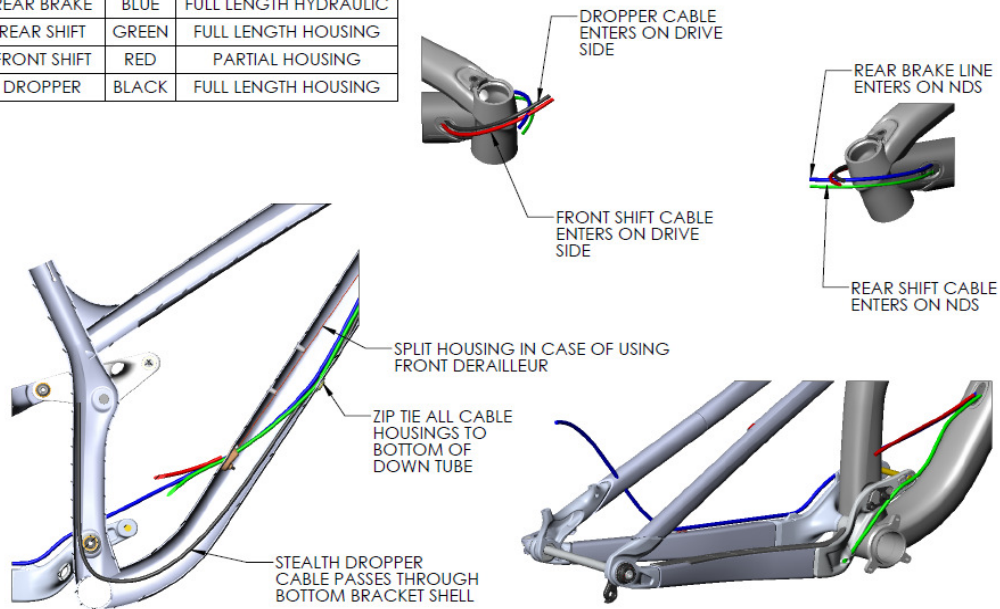

Technical Information and Specifications

Item	Description or Specification
Frame Travel	130mm / 5.1" Rear (Front Compatible to 140mm)
Designed Fork Axle-Race	540 or 550 mm
Shock Eye to Eye and Stroke	210 x 52.5 Metric Only
Upper Shock End Width	60mm
Upper Shock Hardware	Trunnion to Pin Adapter, 10mm OD
Lower Shock End Width	50mm, Offset 10mm to the Non Drive Side
Lower Shock Hardware	M8 x 1.25 x 64mm, mates to W320302
Available Sizes	15.5", 17.5", 18.5", 19.5", 21.5", 23" (Aluminum Only)
ISCG Tabs	ISCG 05
Max Chainrings	Small: 36/26 (2x), 32 (1x)
Front Derailleur Style	Low Direct Mount (E2) Front Pull Sidesweep
Rear Brake Mount	Direct Post Mount (160 mm Adaptable to 203 mm)
Wheel Size	29 or 27.5+
Bottom Bracket	Pressfit BB92 (2.5 mm Spacer NOT Needed)
Designed Q-Factor	166 mm
Headset Style	Trek Proprietary Knock Block Steer Stop System - See Knock Block Diagram on Tech Site & Trek U Video
Max Tire Size	29 x 2.4" or 27.5 x 2.80"
Rear Hub OLD	148x12
Rear Axle Length	198 mm
Seatpost OD	31.6 mm
Seat Collar ID	36.4 mm
Derailleur Hanger	W526857 Front / W301805 Rear
Internal Cable Routing Options	Front Derailleur, Rear Derailleur, Stealth Dropper Post, Rear Brake Line

Cable Routing Diagram

REAR BRAKE	BLUE	FULL LENGTH HYDRAULIC
REAR SHIFT	GREEN	FULL LENGTH HOUSING
FRONT SHIFT	RED	PARTIAL HOUSING
DROPPER	BLACK	FULL LENGTH HOUSING

Control Freak Cable Routing Hardware

TCG Part Number	Description	Notes	Quantity Needed
W513977	Control Freak Downtube Zip Tie Guide	See Separate Control Freak Cable Management TrekU Video	0 or 1; 1 Stock
W513980	Control Freak Headtube Cable Guide		2 or 0; 2 Stock
W519232	Control Freak Headtube Cable Plug		1 or 3; 1 Stock
W513977	Control Freak Replacement Rubber Horseshoe		1
W513981	Control Freak Downtube Plug		0 or 1; 0 Stock
W439072	Control Freak Fixing Hardware		3