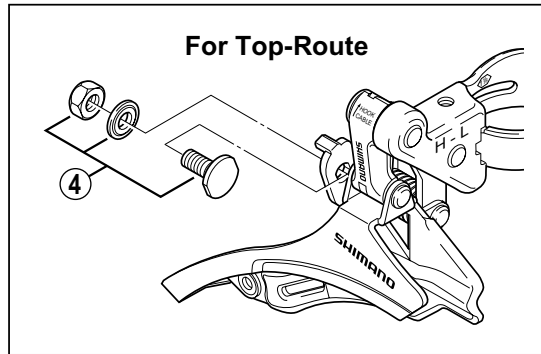

SHIMANO TOURNEY Front Derailleur

FD-TZ30 For 42T Chaining

FD-TZ31 For 48T Chaining

FD-TZ30

FD-TZ31

ITEM NO.	SHIMANO CODE NO.	DESCRIPTION
1	Y-576 15000	Clamp Bolt
2	Y-59Y 98010	Stroke Adjust Screws (M4 x 13) & Plate
3	Y-576 98020	Cable Fixing Bolt & Nut
4	Y-5G2 98010	Cable Fixing Bolt Unit for Top-Route