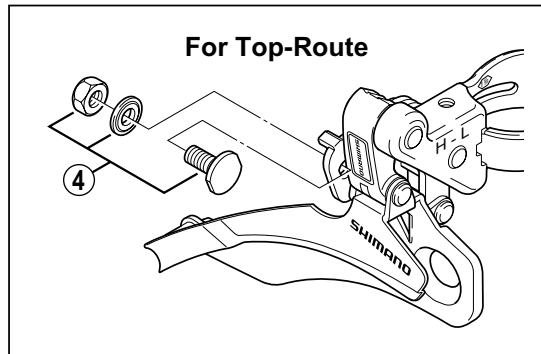

SHIMANO TOURNEY Front Derailleur

FD-TZ30 For 42T Chaining

FD-TZ31 For 48T Chaining

FD-TZ30

FD-TZ31

ITEM NO.	SHIMANO CODE NO.	DESCRIPTION
1	Y-576 15000	Clamp Bolt
2	Y-59Y 98010	Stroke Adjust Screws (M4 x 13) & Plate
3	Y-576 98020	Cable Fixing Bolt & Nut
4	Y-5G2 98010	Cable Fixing Bolt Unit for Top-Route