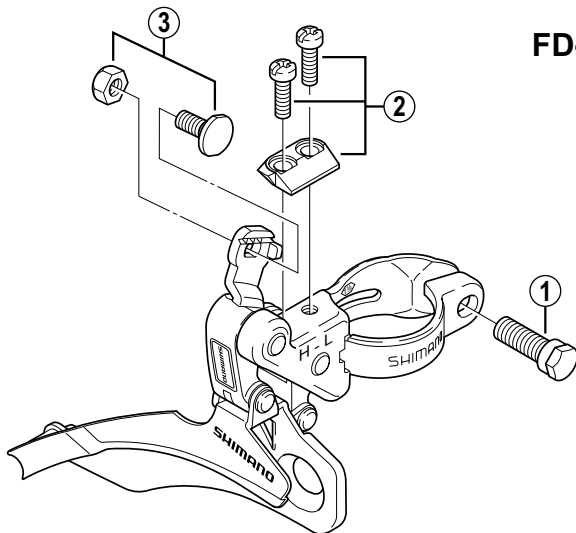

SHIMANO TOURNEY Front Derailleur

FD-TZ30 For 42T Chaining

FD-TZ31 For 48T Chaining

FD-TZ30

FD-TZ31

ITEM NO.	SHIMANO CODE NO.	DESCRIPTION
1	Y-576 15000	Clamp Bolt
2	Y-59Y 98010	Stroke Adjust Screws (M4 x 13) & Plate
3	Y-576 98020	Cable Fixing Bolt & Nut
4	Y-5G2 98010	Cable Fixing Bolt Unit for Top-Route