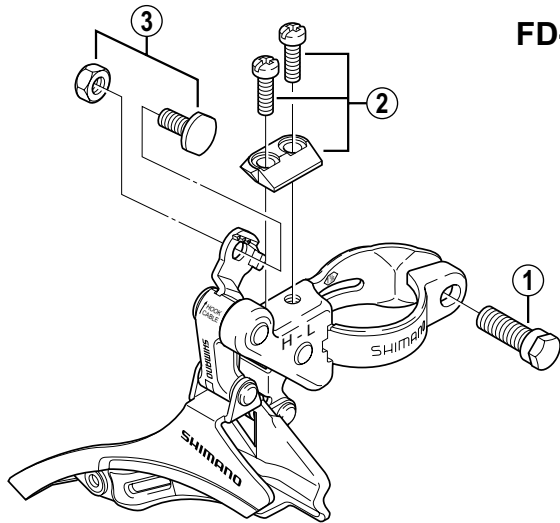

SHIMANO TOURNEY Front Derailleur

FD-TZ30 For 42T Chaining

FD-TZ31 For 48T Chaining

FD-TZ30

FD-TZ31

ITEM NO.	SHIMANO CODE NO.	DESCRIPTION
1	Y-576 15000	Clamp Bolt
2	Y-59Y 98010	Stroke Adjust Screws (M4 x 13) & Plate
3	Y-576 98020	Cable Fixing Bolt & Nut
4	Y-5G2 98010	Cable Fixing Bolt Unit for Top-Route