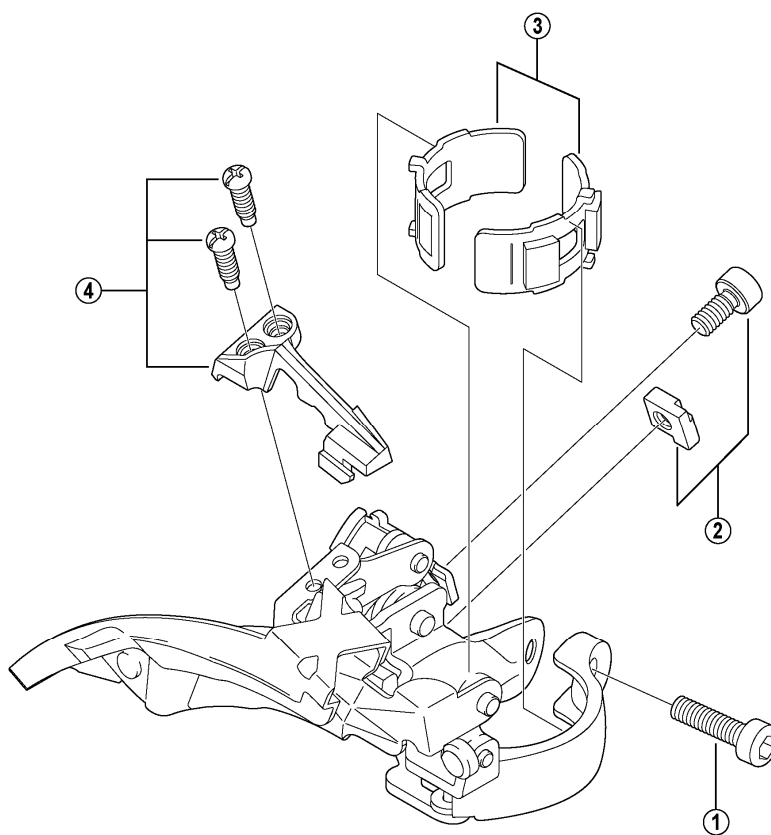

Tourney Front Derailleur

FD-TX50

FD-M360

FD-M190-3

FD-M191

ITEM NO.	SHIMANO CODE NO.	DESCRIPTION	INTERCHANGEABILITY		
			FD-M360	FD-M190-3	FD-M191
1	Y59L19800	Clamp Bolt (M5 x 18.5)	A	A	A
2	Y5KT98050	Cable Fixing Bolt (M5 x 9.8) & Nut	A	A	
*	Y5GZ98010	Clamp Band Adapters for S-size / ϕ 28.6 mm (1-1/8") B-Type		A	A
	Y5KT98030	Clamp Band Adapters for S-size / ϕ 28.6 mm (1-1/8") A-Type	B	A	A
	Y5L298020	Clamp Band Adapters for M-size / ϕ 31.8 mm (1-1/4")	A	A	A
4	Y5KT98060	Stroke Adjust Screws (M4 x 13) & Plate		A	A

A: Same parts.

B: Parts are usable, but differ in materials, appearance, finish, size, etc.

Absence of mark indicates non-interchangeability.

Jun.-2010-2981A

© Shimano Inc. A

Specifications are subject to change without notice.