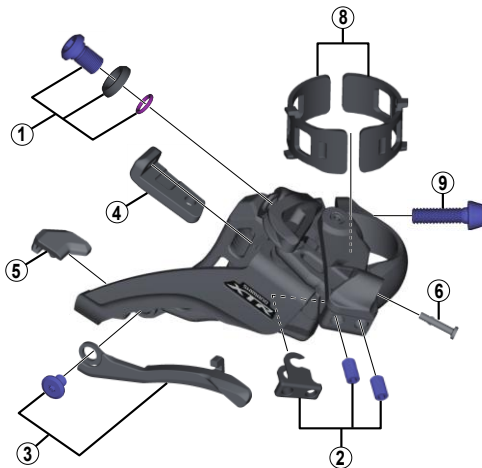

XTR SIDE SWING Front Derailleur (2x11-speed) FD-M9020

D-type

E-type

Low clamp

High clamp

FD-M9000

FD-M9025

ITEM NO.	SHIMANO CODE NO.	DESCRIPTION	INTERCHANGEABILITY	
			FD-M9000	FD-M9025
1	Y5R198010	Cable Fixing Bolt & Plate ,O-Ring (M6 x 9.2)	A	A
2	Y5R198020	Stroke Adjust Screws (M4 x 8) & Plate	A	
3	Y5R198030	Chain Catcher & Fixing Bolt(M4 x 5)		A
4	Y5R213000	Rubber Pad A	A	
5	Y5R214000	Rubber Pad B		
6	Y5PV48000	Cover with Tongue	A	A
7	Y5R230000	Clamp Bolt (M6 x 16)	A	A
8	Y57Y98030	Clamp Band Adapters for S-size / ϕ 28.6 mm (1-1/8")	A	A
	Y57Y98040	Clamp Band Adapters for M-size / ϕ 31.8 mm (1-1/4")	A	A
9	Y5R007000	Clamp Bolt (M5 x 18.5)	A	A

A: Same parts.

B: Parts are usable, but differ in materials, appearance, finish, size, etc.

Absence of mark indicates non-interchangeability.

May-2014-3789
© Shimano Inc. H

Specifications are subject to change without notice.