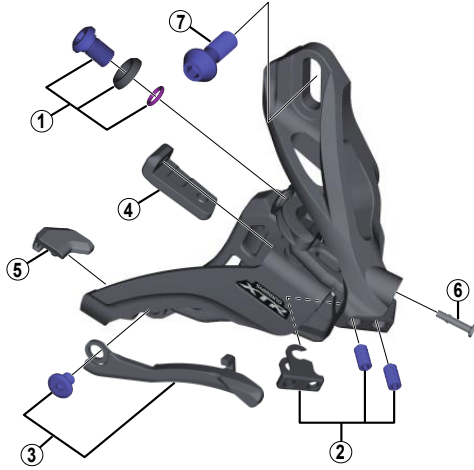

XTR SIDE SWING Front Derailleur (2x11-speed) FD-M9020

D-type

E-type

Low clamp

High clamp

FD-M9000

FD-M9025

ITEM NO.	SHIMANO CODE NO.	DESCRIPTION	INTERCHANGEABILITY	
			FD-M9000	FD-M9025
1	Y5R198010	Cable Fixing Bolt & Plate ,O-Ring (M6 x 9.2)	A	A
2	Y5R198020	Stroke Adjust Screws (M4 x 8) & Plate	A	
3	Y5R198030	Chain Catcher & Fixing Bolt(M4 x 5)		A
4	Y5R213000	Rubber Pad A	A	
5	Y5R214000	Rubber Pad B		
6	Y5PV48000	Cover with Tongue	A	A
7	Y5R230000	Clamp Bolt (M6 x 16)	A	A
8	Y57Y98030	Clamp Band Adapters for S-size / ϕ 28.6 mm (1-1/8")	A	A
	Y57Y98040	Clamp Band Adapters for M-size / ϕ 31.8 mm (1-1/4")	A	A
9	Y5R007000	Clamp Bolt (M5 x 18.5)	A	A

A: Same parts.

B: Parts are usable, but differ in materials, appearance, finish, size, etc.

Absence of mark indicates non-interchangeability.

May-2014-3789
© Shimano Inc. H

Specifications are subject to change without notice.