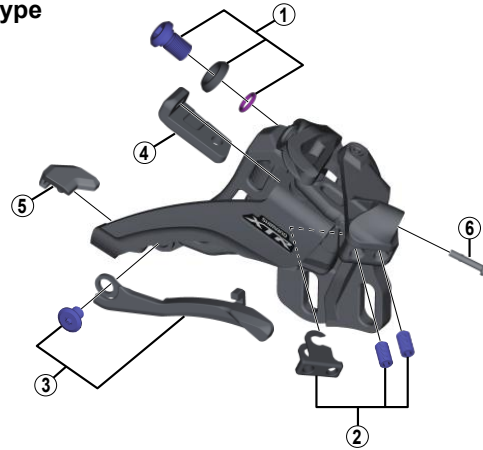

XTR SIDE SWING Front Derailleur (2x11-speed) FD-M9020

D-type

E-type

Low clamp

High clamp

FD-M9000

FD-M9025

ITEM NO.	SHIMANO CODE NO.	DESCRIPTION	INTERCHANGEABILITY	
			FD-M9000	FD-M9025
1	Y5R198010	Cable Fixing Bolt & Plate ,O-Ring (M6 x 9.2)	A	A
2	Y5R198020	Stroke Adjust Screws (M4 x 8) & Plate	A	
3	Y5R198030	Chain Catcher & Fixing Bolt(M4 x 5)		A
4	Y5R213000	Rubber Pad A	A	
5	Y5R214000	Rubber Pad B		
6	Y5PV48000	Cover with Tongue	A	A
7	Y5R230000	Clamp Bolt (M6 x 16)	A	A
8	Y57Y98030	Clamp Band Adapters for S-size / ϕ 28.6 mm (1-1/8")	A	A
	Y57Y98040	Clamp Band Adapters for M-size / ϕ 31.8 mm (1-1/4")	A	A
9	Y5R007000	Clamp Bolt (M5 x 18.5)	A	A

A: Same parts.

B: Parts are usable, but differ in materials, appearance, finish, size, etc.

Absence of mark indicates non-interchangeability.

May-2014-3789
© Shimano Inc. H

Specifications are subject to change without notice.