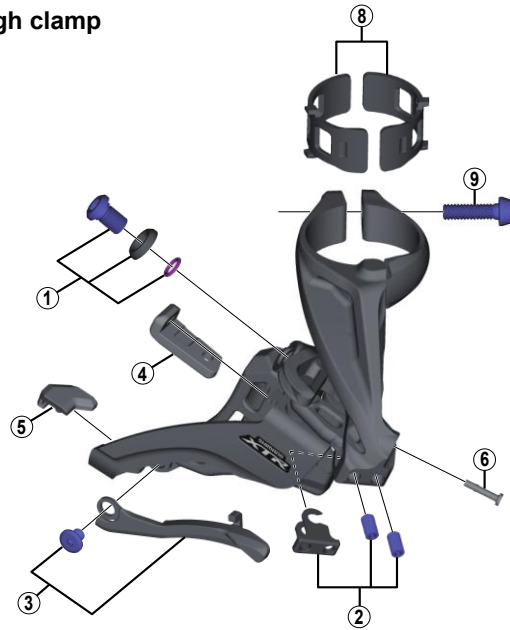

XTR SIDE SWING Front Derailleur (2x11-speed) FD-M9020

D-type

E-type

Low clamp

High clamp

FD-M9000

FD-M9025

ITEM NO.	SHIMANO CODE NO.	DESCRIPTION	INTERCHANGEABILITY	
			FD-M9000	FD-M9025
1	Y5R198010	Cable Fixing Bolt & Plate ,O-Ring (M6 x 9.2)	A	A
2	Y5R198020	Stroke Adjust Screws (M4 x 8) & Plate	A	
3	Y5R198030	Chain Catcher & Fixing Bolt(M4 x 5)		A
4	Y5R213000	Rubber Pad A	A	
5	Y5R214000	Rubber Pad B		
6	Y5PV48000	Cover with Tongue	A	A
7	Y5R230000	Clamp Bolt (M6 x 16)	A	A
8	Y57Y98030	Clamp Band Adapters for S-size / ϕ 28.6 mm (1-1/8")	A	A
	Y57Y98040	Clamp Band Adapters for M-size / ϕ 31.8 mm (1-1/4")	A	A
9	Y5R007000	Clamp Bolt (M5 x 18.5)	A	A

A: Same parts.

B: Parts are usable, but differ in materials, appearance, finish, size, etc.

Absence of mark indicates non-interchangeability.

May-2014-3789
© Shimano Inc. H

Specifications are subject to change without notice.