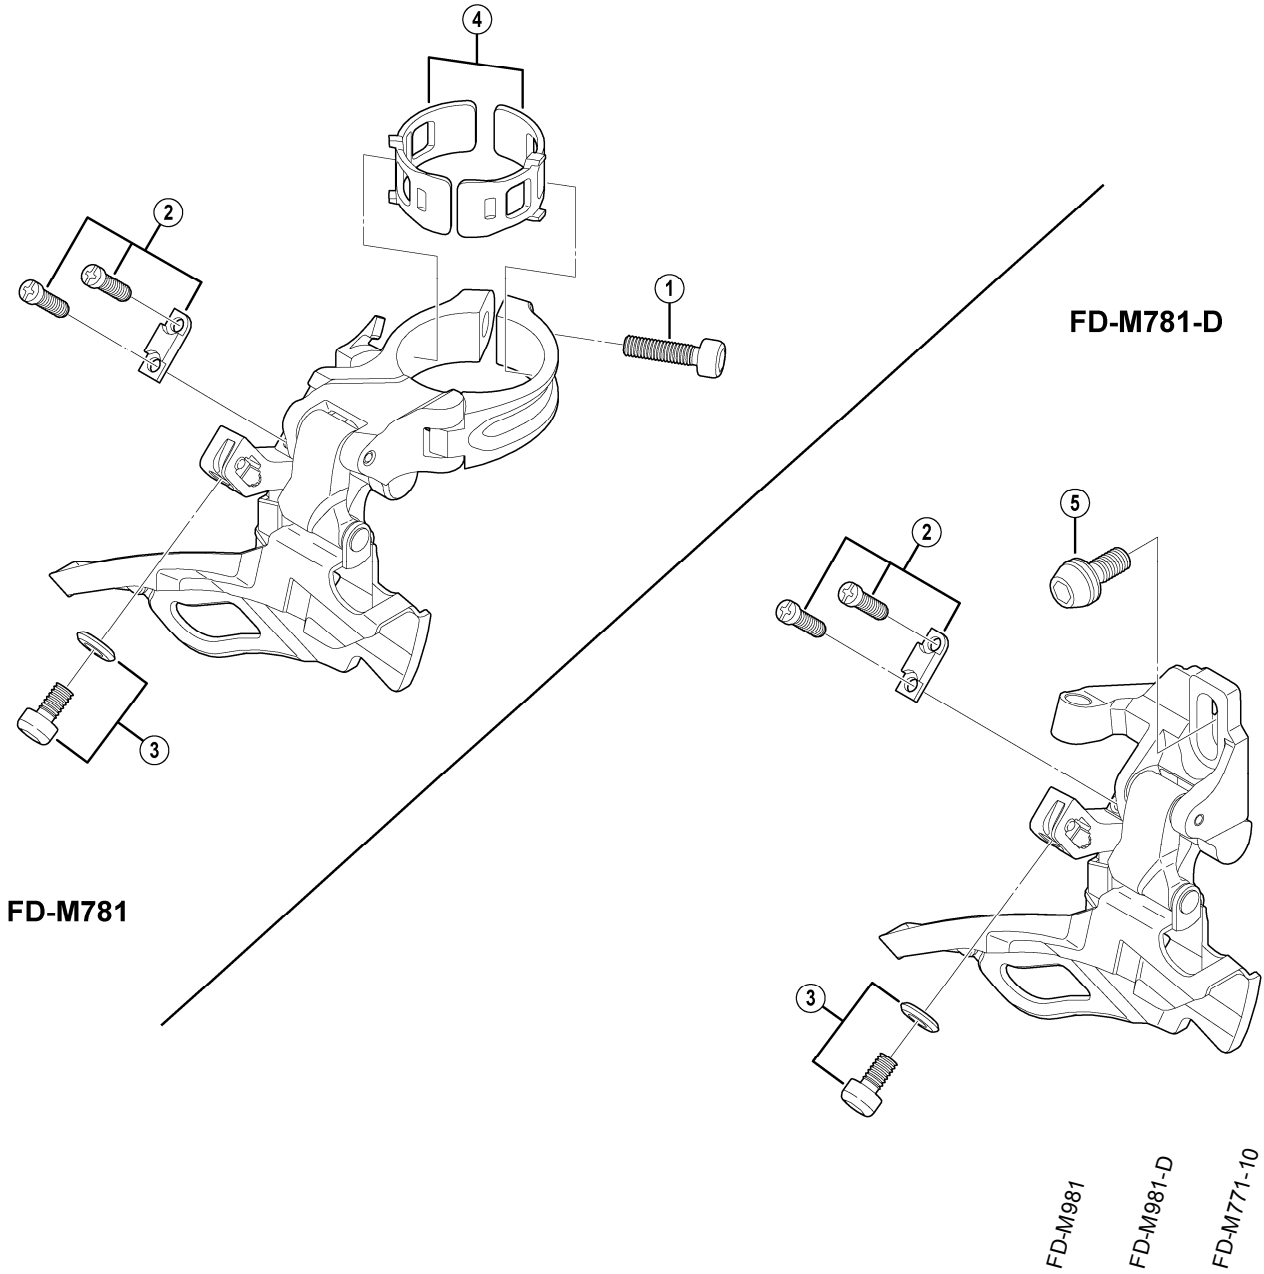

DEORE XT Front Derailleur for Triple

**FD-M781-S** Silver Version

**FD-M781-D-S**

Direct Attachment Type  
Silver Version

**FD-M781-L** Black Version

**FD-M781-D-L**

Direct Attachment Type  
Black Version

ITEM NO.	SHIMANO CODE NO.	DESCRIPTION	INTERCHANGEABILITY			
			FD-M981	FD-M981-D	FD-M771-10	FD-M771-10D
1	Y5BG07500	Clamp Bolt (M5 x 18.5)	B		A	
2	Y5KD98010	Stroke Adjust Screws (M4 x 13.7) & Plate	B	B	A	A
3	Y5MJ98010	Cable Fixing Plate & Bolt (M5 x 9)	B	B	A	A
4	Y57Y98030	Clamp Band Adapters for S-size / $\phi$ 28.6 mm (1-1/8")	A		A	
	Y57Y98040	Clamp Band Adapters for M-size / $\phi$ 31.8 mm (1-1/4")	A		A	
5	Y5L408000	Clamp Bolt (M6)		A		A

A: Same parts.

B: Parts are usable, but differ in materials, appearance, finish, size, etc.

Absence of mark indicates non-interchangeability.

Mar.-2011-3169

© Shimano Inc. A

Specifications are subject to change without notice.

**SHIMANO**