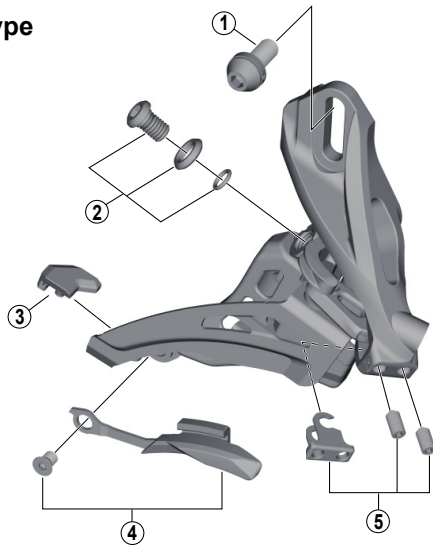

SLX SIDE SWING Front Derailleur FD-M677 (2x10-speed)

D-type

E-type

Low clamp

High clamp

ITEM NO.	SHIMANO CODE NO.	DESCRIPTION	INTERCHANGEABILITY					
			FD-M9020	FD-M9025	FD-M8020	FD-M8025	FD-M617	FD-M618
1	Y5S415000	Clamp Bolt (M6 x 16)	B	B	A	A	A	A
2	Y5S898020	Cable Fixing Bolt Unit (M6 x 9.2)	B		A		A	
3	Y5RC08000	Rubber Pad B		A	A	A	A	A
* 4	Y5SW98010	Chain Catcher & Fixing Bolt					A	A
5	Y5R198020	Stroke Adjust Screws (M4 x 8) & Plate	A		A		A	
6	Y57Y98030	Clamp Band Adapters for S-size / $\varnothing 28.6$ mm (1-1/8")	A	A	A	A	A	A
	Y57Y98040	Clamp Band Adapters for M-size / $\varnothing 31.8$ mm (1-1/4")	A	A	A	A	A	A
7	Y5S207000	Clamp Bolt (M5 x 18.5)	B	B	A	A	A	A

A: Same parts.

B: Parts are usable, but differ in materials, appearance, finish, size, etc.

Absence of mark indicates non-interchangeability.

Specifications are subject to change without notice.

Mar.-2016-3855A