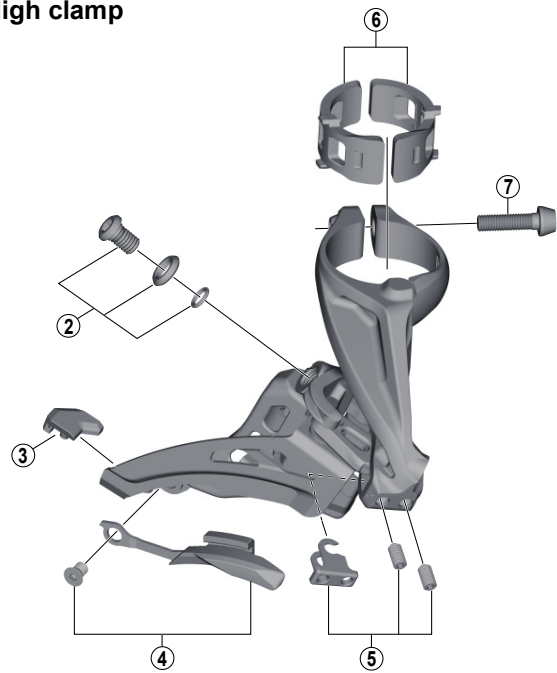

SLX SIDE SWING Front Derailleur FD-M677 (2x10-speed)

D-type

E-type

Low clamp

High clamp

ITEM NO.	SHIMANO CODE NO.	DESCRIPTION	INTERCHANGEABILITY					
			FD-M9020	FD-M9025	FD-M8020	FD-M8025	FD-M617	FD-M618
1	Y5S415000	Clamp Bolt (M6 x 16)	B	B	A	A	A	A
2	Y5S898020	Cable Fixing Bolt Unit (M6 x 9.2)	B		A		A	
3	Y5RC08000	Rubber Pad B		A	A	A	A	A
* 4	Y5SW98010	Chain Catcher & Fixing Bolt					A	A
5	Y5R198020	Stroke Adjust Screws (M4 x 8) & Plate	A		A		A	
6	Y57Y98030	Clamp Band Adapters for S-size / $\varnothing 28.6$ mm (1-1/8")	A	A	A	A	A	A
	Y57Y98040	Clamp Band Adapters for M-size / $\varnothing 31.8$ mm (1-1/4")	A	A	A	A	A	A
7	Y5S207000	Clamp Bolt (M5 x 18.5)	B	B	A	A	A	A

A: Same parts.

B: Parts are usable, but differ in materials, appearance, finish, size, etc.

Absence of mark indicates non-interchangeability.

Specifications are subject to change without notice.

Mar.-2016-3855A