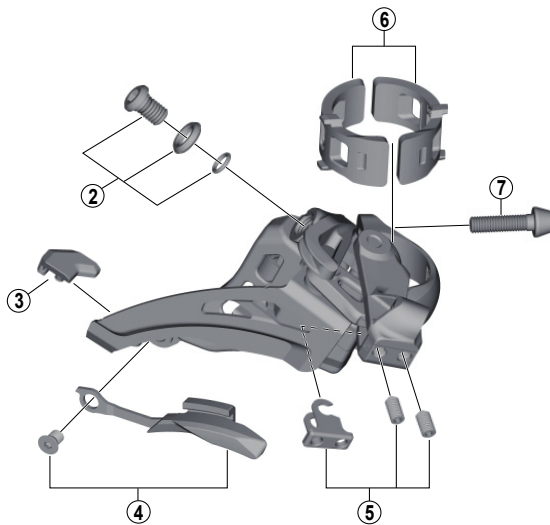

SLX SIDE SWING Front Derailleur FD-M677 (2x10-speed)

D-type

E-type

Low clamp

High clamp

ITEM NO.	SHIMANO CODE NO.	DESCRIPTION	INTERCHANGEABILITY					
			FD-M9020	FD-M9025	FD-M8020	FD-M8025	FD-M617	FD-M618
1	Y5S415000	Clamp Bolt (M6 x 16)	B	B	A	A	A	A
2	Y5S898020	Cable Fixing Bolt Unit (M6 x 9.2)	B		A		A	
3	Y5RC08000	Rubber Pad B		A	A	A	A	A
* 4	Y5SW98010	Chain Catcher & Fixing Bolt					A	A
5	Y5R198020	Stroke Adjust Screws (M4 x 8) & Plate	A		A		A	
6	Y57Y98030	Clamp Band Adapters for S-size / $\varnothing 28.6$ mm (1-1/8")	A	A	A	A	A	A
	Y57Y98040	Clamp Band Adapters for M-size / $\varnothing 31.8$ mm (1-1/4")	A	A	A	A	A	A
7	Y5S207000	Clamp Bolt (M5 x 18.5)	B	B	A	A	A	A

A: Same parts.

B: Parts are usable, but differ in materials, appearance, finish, size, etc.

Absence of mark indicates non-interchangeability.

Specifications are subject to change without notice.

Mar.-2016-3855A