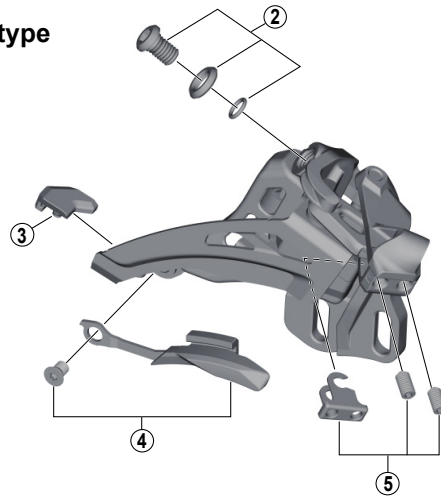

SLX SIDE SWING Front Derailleur FD-M677 (2x10-speed)

D-type

E-type

Low clamp

High clamp

ITEM NO.	SHIMANO CODE NO.	DESCRIPTION	INTERCHANGEABILITY					
			FD-M9020	FD-M9025	FD-M8020	FD-M8025	FD-M617	FD-M618
1	Y5S415000	Clamp Bolt (M6 x 16)	B	B	A	A	A	A
2	Y5S898020	Cable Fixing Bolt Unit (M6 x 9.2)	B		A		A	
3	Y5RC08000	Rubber Pad B		A	A	A	A	A
* 4	Y5SW98010	Chain Catcher & Fixing Bolt					A	A
5	Y5R198020	Stroke Adjust Screws (M4 x 8) & Plate	A		A		A	
6	Y57Y98030	Clamp Band Adapters for S-size / $\varnothing 28.6$ mm (1-1/8")	A	A	A	A	A	A
	Y57Y98040	Clamp Band Adapters for M-size / $\varnothing 31.8$ mm (1-1/4")	A	A	A	A	A	A
7	Y5S207000	Clamp Bolt (M5 x 18.5)	B	B	A	A	A	A

A: Same parts.

B: Parts are usable, but differ in materials, appearance, finish, size, etc.

Absence of mark indicates non-interchangeability.

Specifications are subject to change without notice.

Mar.-2016-3855A