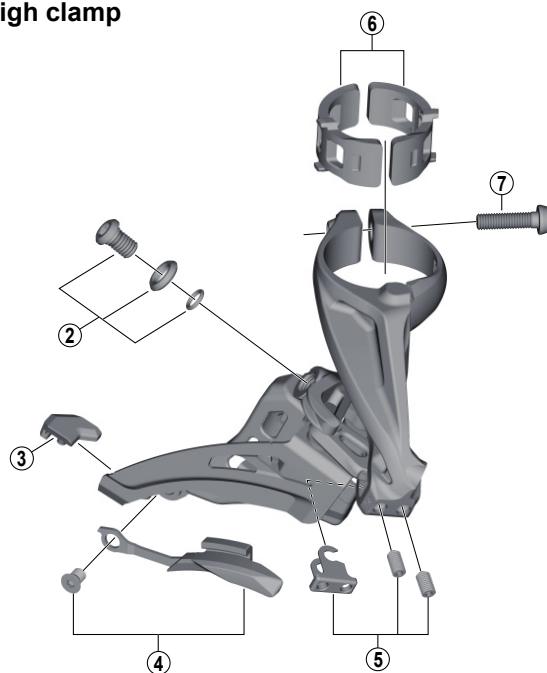

# DEORE SIDE SWING Front Derailleur FD-M617 (2x10-speed)

D-type

E-type

Low clamp

High clamp

ITEM NO.	SHIMANO CODE NO.	DESCRIPTION	INTERCHANGEABILITY					
			FD-M9020	FD-M9025	FD-M8020	FD-M8025	FD-M677	FD-M618
1	Y5S415000	Clamp Bolt (M6 x 16)	B	B	A	A	A	A
2	Y5S898020	Cable Fixing Bolt Unit (M6 x 9.2)	B		A		A	
3	Y5RC08000	Rubber Pad B		A	A	A	A	A
* 4	Y5SW98010	Chain Catcher & Fixing Bolt					A	A
5	Y5R198020	Stroke Adjust Screws (M4 x 8) & Plate	A		A		A	
6	Y57Y98030	Clamp Band Adapters for S-size / ø28.6 mm (1-1/8")	A	A	A	A	A	A
	Y57Y98040	Clamp Band Adapters for M-size / ø31.8 mm (1-1/4")	A	A	A	A	A	A
7	Y5S207000	Clamp Bolt (M5 x 18.5)	B	B	A	A	A	A

A: Same parts.

B: Parts are usable, but differ in materials, appearance, finish, size, etc.

Absence of mark indicates non-interchangeability.

Specifications are subject to change without notice.

Mar.-2016-3851A