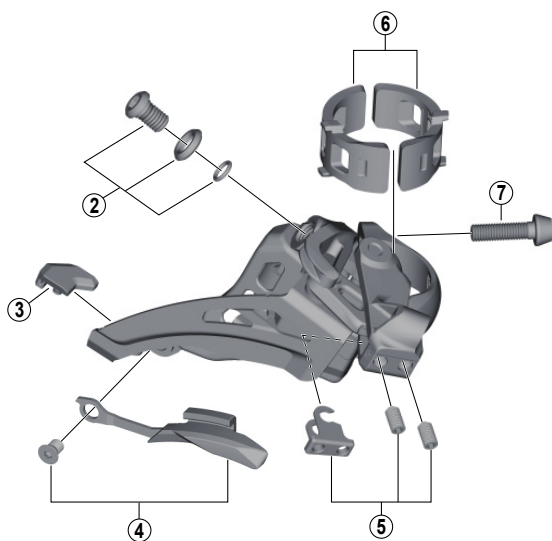

# DEORE SIDE SWING Front Derailleur FD-M617 (2x10-speed)

D-type

E-type

Low clamp

High clamp

ITEM NO.	SHIMANO CODE NO.	DESCRIPTION	INTERCHANGEABILITY					
			FD-M9020	FD-M9025	FD-M8020	FD-M8025	FD-M677	FD-M618
1	Y5S415000	Clamp Bolt (M6 x 16)	B	B	A	A	A	A
2	Y5S898020	Cable Fixing Bolt Unit (M6 x 9.2)	B		A		A	
3	Y5RC08000	Rubber Pad B		A	A	A	A	A
* 4	Y5SW98010	Chain Catcher & Fixing Bolt					A	A
5	Y5R198020	Stroke Adjust Screws (M4 x 8) & Plate	A		A		A	
6	Y57Y98030	Clamp Band Adapters for S-size / ø28.6 mm (1-1/8")	A	A	A	A	A	A
	Y57Y98040	Clamp Band Adapters for M-size / ø31.8 mm (1-1/4")	A	A	A	A	A	A
7	Y5S207000	Clamp Bolt (M5 x 18.5)	B	B	A	A	A	A

A: Same parts.

B: Parts are usable, but differ in materials, appearance, finish, size, etc.

Absence of mark indicates non-interchangeability.

Specifications are subject to change without notice.

Mar.-2016-3851A