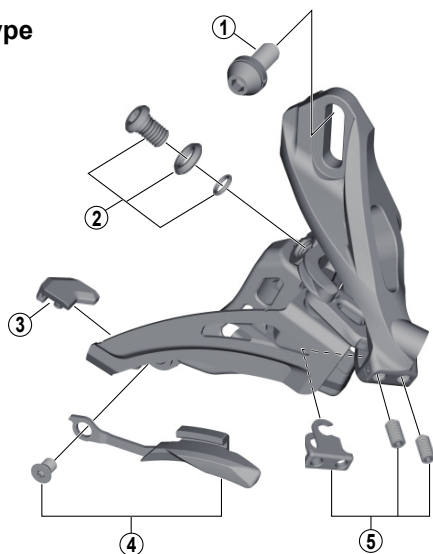

# DEORE SIDE SWING Front Derailleur FD-M617 (2x10-speed)

D-type

E-type

Low clamp

High clamp

ITEM NO.	SHIMANO CODE NO.	DESCRIPTION	INTERCHANGEABILITY					
			FD-M9020	FD-M9025	FD-M8020	FD-M8025	FD-M677	FD-M618
1	Y5S415000	Clamp Bolt (M6 x 16)	B	B	A	A	A	A
2	Y5S898020	Cable Fixing Bolt Unit (M6 x 9.2)	B		A		A	
3	Y5RC08000	Rubber Pad B		A	A	A	A	A
* 4	Y5SW98010	Chain Catcher & Fixing Bolt					A	A
5	Y5R198020	Stroke Adjust Screws (M4 x 8) & Plate	A		A		A	
6	Y57Y98030	Clamp Band Adapters for S-size / ø28.6 mm (1-1/8")	A	A	A	A	A	A
	Y57Y98040	Clamp Band Adapters for M-size / ø31.8 mm (1-1/4")	A	A	A	A	A	A
7	Y5S207000	Clamp Bolt (M5 x 18.5)	B	B	A	A	A	A

A: Same parts.

B: Parts are usable, but differ in materials, appearance, finish, size, etc.

Absence of mark indicates non-interchangeability.

Specifications are subject to change without notice.

Mar.-2016-3851A