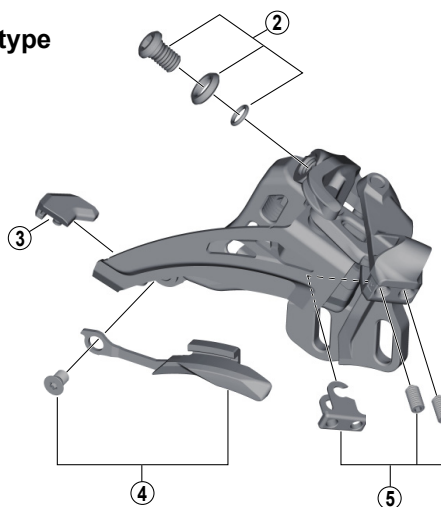

# DEORE SIDE SWING Front Derailleur FD-M617 (2x10-speed)

D-type

E-type

Low clamp

High clamp

ITEM NO.	SHIMANO CODE NO.	DESCRIPTION	INTERCHANGEABILITY					
			FD-M9020	FD-M9025	FD-M8020	FD-M8025	FD-M677	FD-M618
1	Y5S415000	Clamp Bolt (M6 x 16)	B	B	A	A	A	A
2	Y5S898020	Cable Fixing Bolt Unit (M6 x 9.2)	B		A		A	
3	Y5RC08000	Rubber Pad B		A	A	A	A	A
* 4	Y5SW98010	Chain Catcher & Fixing Bolt					A	A
5	Y5R198020	Stroke Adjust Screws (M4 x 8) & Plate	A		A		A	
6	Y57Y98030	Clamp Band Adapters for S-size / ø28.6 mm (1-1/8")	A	A	A	A	A	A
	Y57Y98040	Clamp Band Adapters for M-size / ø31.8 mm (1-1/4")	A	A	A	A	A	A
7	Y5S207000	Clamp Bolt (M5 x 18.5)	B	B	A	A	A	A

A: Same parts.

B: Parts are usable, but differ in materials, appearance, finish, size, etc.

Absence of mark indicates non-interchangeability.

Specifications are subject to change without notice.

Mar.-2016-3851A