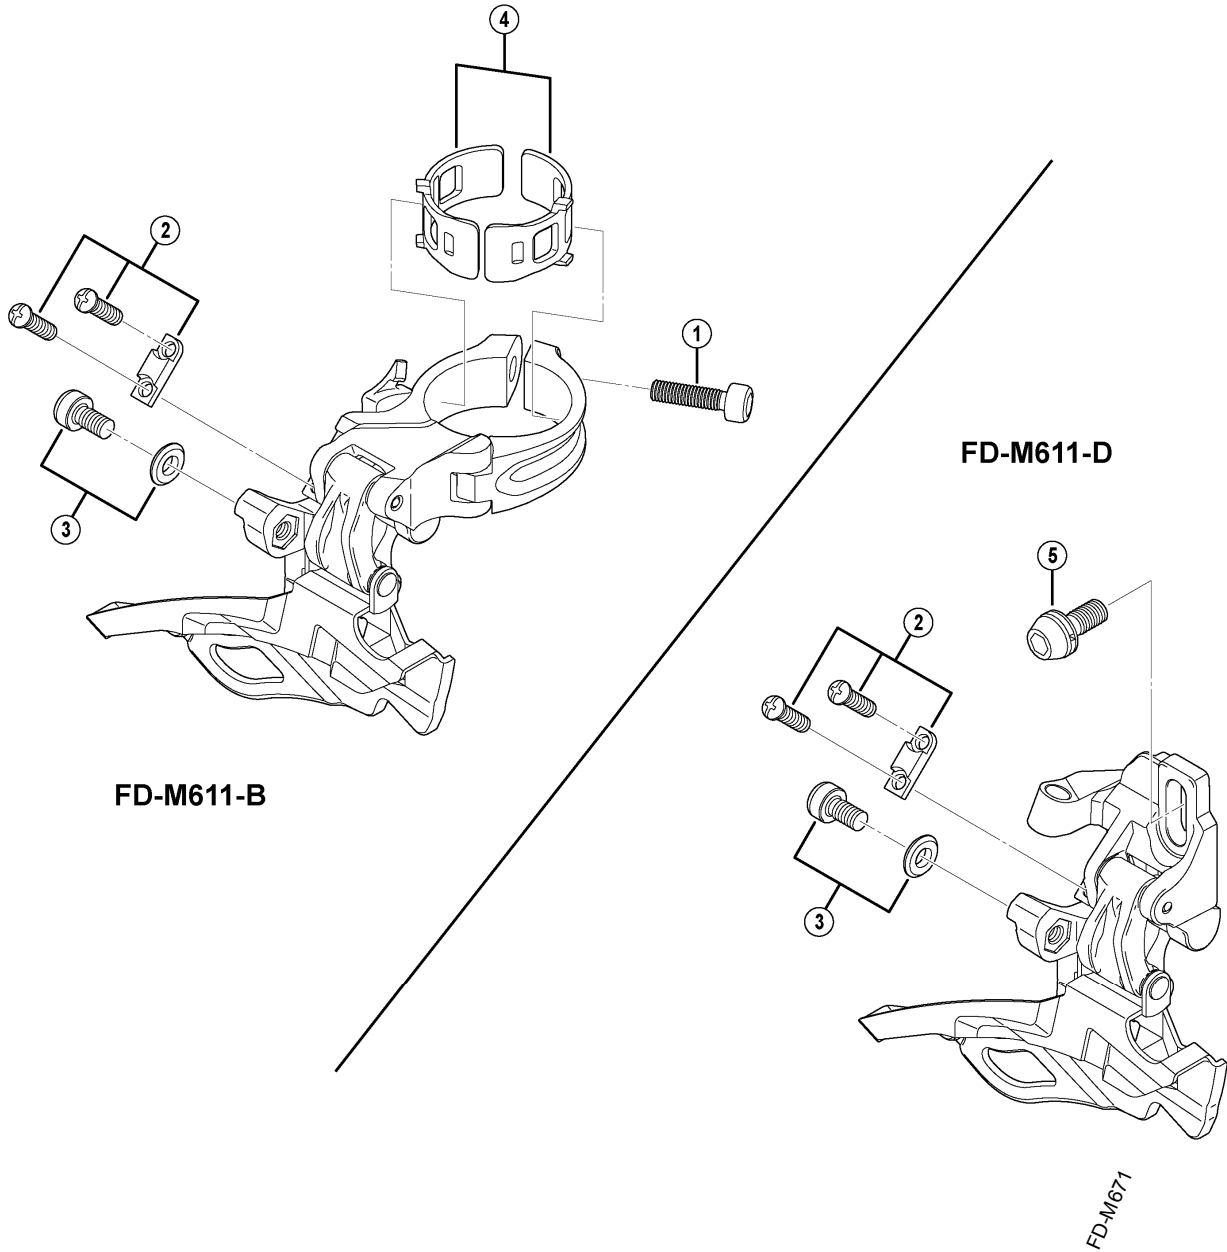

DEORE Front Derailleur for Triple

FD-M611-B Band Type
Silver/Black

FD-M611-D Direct Attachment Type
Silver/Black

ITEM NO.	SHIMANO CODE NO.	DESCRIPTION	INTERCHANGEABILITY	
1	Y5BG07000	Clamp Bolt (M5 x 18.5)	A	
2	Y5KD98010	Stroke Adjust Screws (M4 x 13.7) & Plate	A	
3	Y5KX98010	Cable Fixing Plate & Bolt (M5 x 10.5)	A	
4	Y57Y98030	Clamp Band Adapters for S-size / ϕ 28.6 mm (1-1/8")	A	
	Y57Y98040	Clamp Band Adapters for M-size / ϕ 31.8 mm (1-1/4")	A	
5	Y5L408000	Clamp Bolt (M6)	A	

A: Same parts.

B: Parts are usable, but differ in materials, appearance, finish, size, etc.

Absence of mark indicates non-interchangeability.

Apr.-2013-3508

© Shimano Inc. A

Specifications are subject to change without notice.

SHIMANO