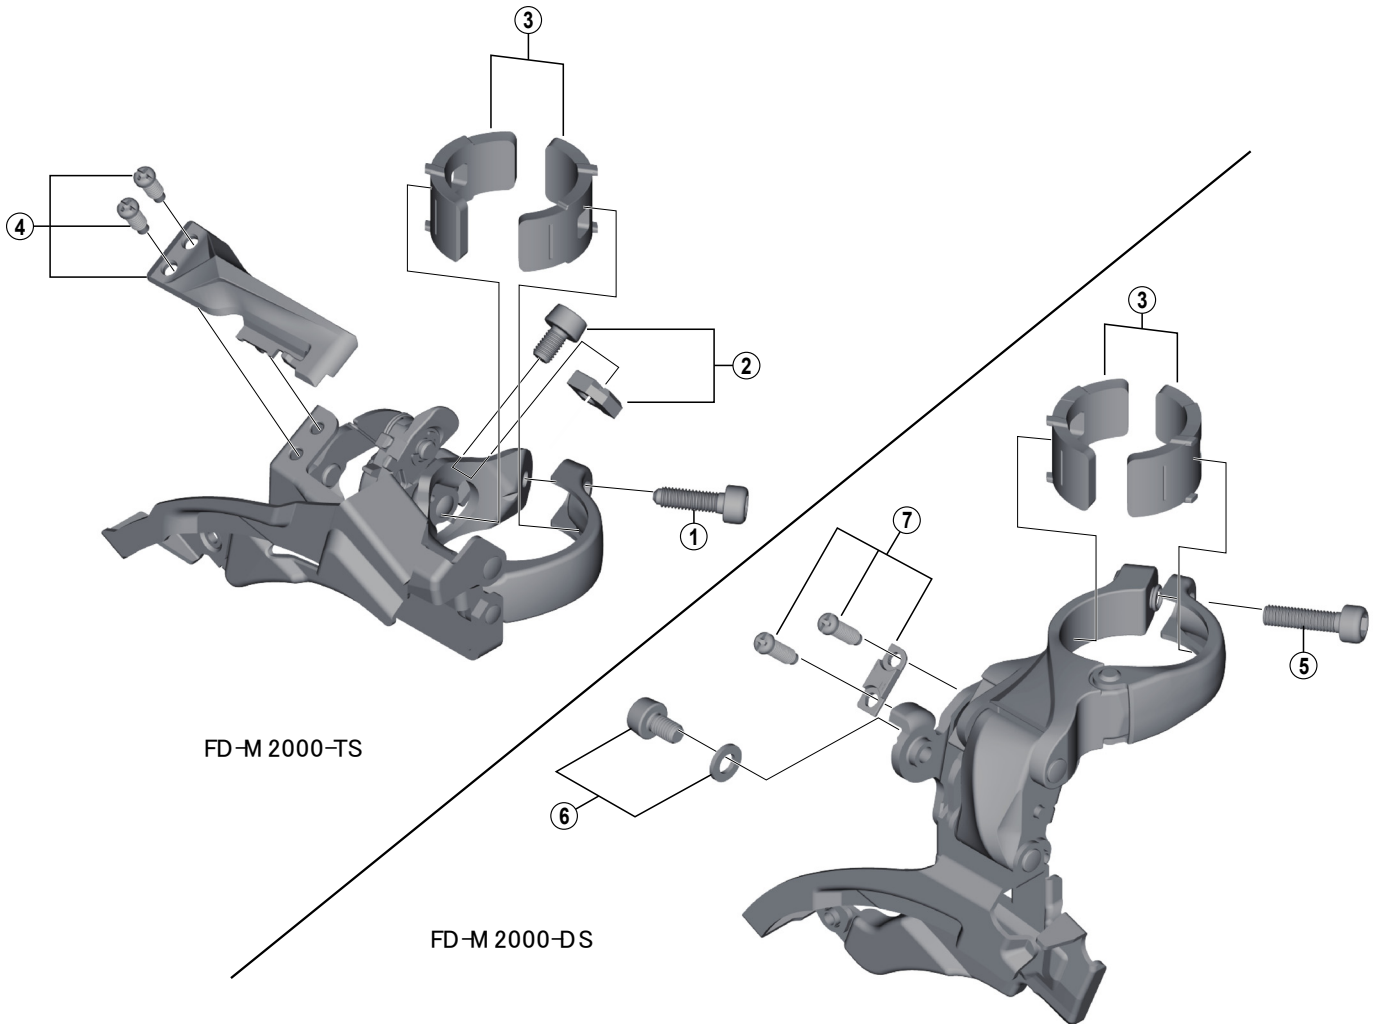

# ALTUS Front Derailleur FD-M2000 (3x9-speed)

ITEM NO.	SHIMANO CODE NO.	DESCRIPTION	INTERCHANGEABILITY	
			FD-M3000-TS	FD-M4000-DS
1	Y2B700030	Clamp Bolt (M5 x 17) for TS	B	
2	Y5PC98010	Cable Fixing Bolt (M5 x 8.1) & Nut for TS	A	
3	Y5RN98010	Clamp Band Adapter Unit for S-size / $\varnothing 28.6$ mm (1-1/8")	A	
	Y5RN98020	Clamp Band Adapter Unit for M-size / $\varnothing 31.8$ mm (1-1/4")	A	
4	Y2B798010	Stroke Adjust Screws (M4 x 9.2) & Plate for TS	A	
5	Y59L19A00	Clamp Bolt (M5 x 19.3) for DS		
6	Y2B998010	Cable Fixing Bolt (M5 x 8.1) & Plate for DS		A
7	Y2B998020	Stroke Adjust Screws (M4 x 13) & Plate for DS		B

A: Same parts.

B: Parts are usable, but differ in materials, appearance, finish, size, etc.

Absence of mark indicates non-interchangeability.

Specifications are subject to change without notice.

Mar.-2017-4172