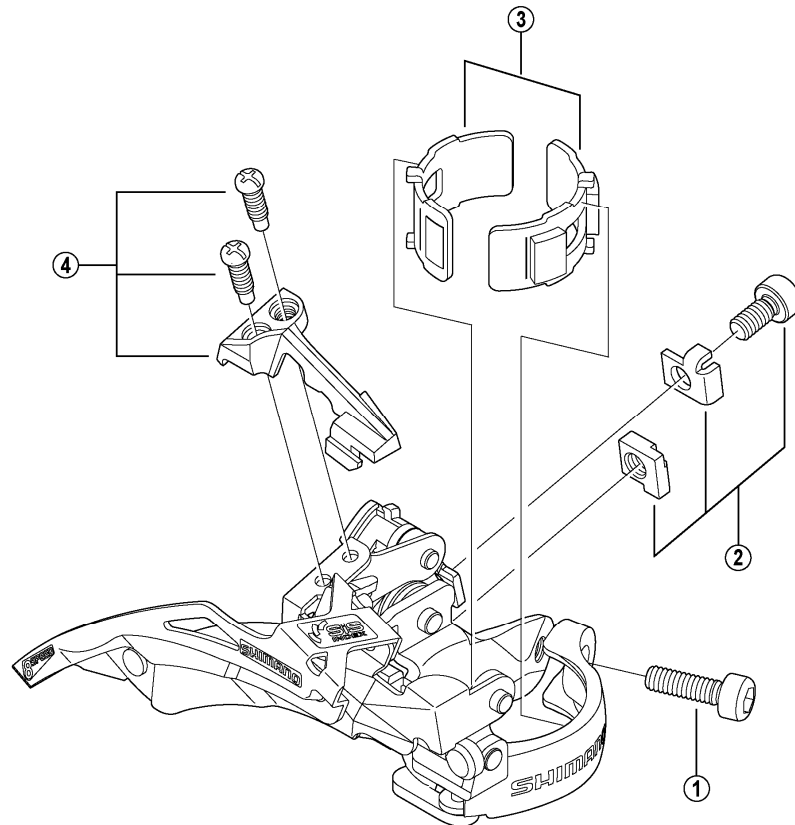

Front Derailleur FD-M191

FD-M360

FD-M190A-6

| ITEM NO. | SHIMANO CODE NO. | DESCRIPTION | INTERCHANGEABILITY | | |
|----------|------------------|---|--------------------|---|---|
| | | | | | |
| 1 | Y59L19800 | Clamp Bolt (M5 x 18.5) | A | A | |
| 2 | Y5GN98010 | Cable Fixing Bolt Unit (M5 x 9.8) | A | | |
| * | Y5GZ98010 | Clamp Band Adapters for S-size / ϕ 28.6 mm (1-1/8") B-Type | | A | |
| | Y5KT98030 | Clamp Band Adapters for S-size / ϕ 28.6 mm (1-1/8") A-Type | B | A | |
| | Y5L298020 | Clamp Band Adapters for M-size / ϕ 31.8 mm (1-1/4") | A | A | |
| 4 | Y5KT98060 | Stroke Adjust Screws (M4 x 13) & Plate | | | A |

A: Same parts.

B: Parts are usable, but differ in materials, appearance, finish, size, etc.
Absence of mark indicates non-interchangeability.

Jun.-2010-2970A
© Shimano Inc. A

Specifications are subject to change without notice.