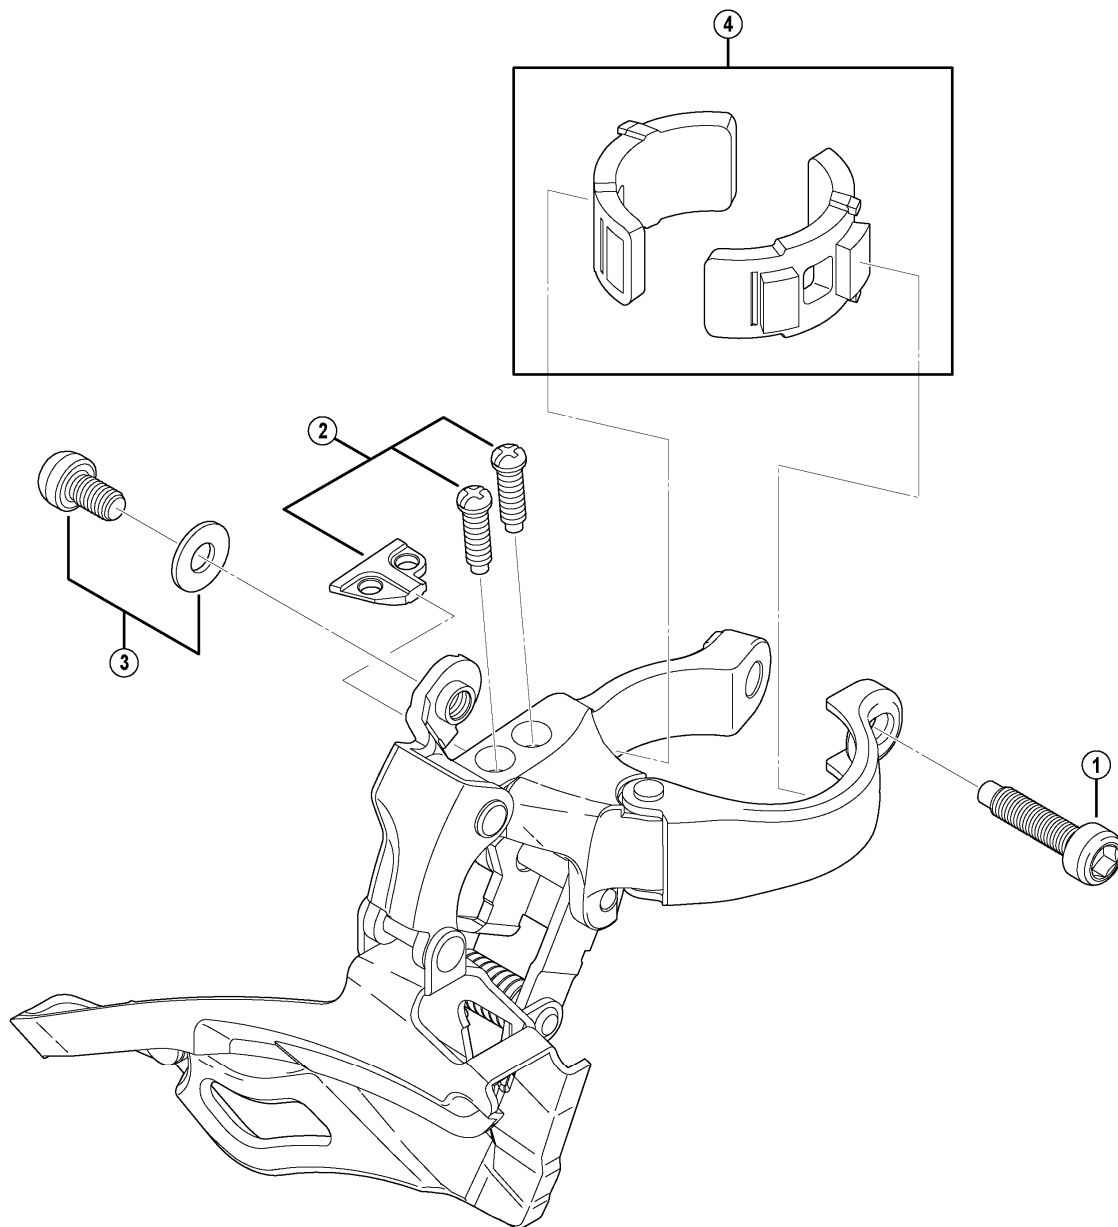

# TOURNEY Front Derailleur for Triple Gear FD-A073

FD-2403  
FD-2400  
FD-A070-A

ITEM NO.	SHIMANO CODE NO.	DESCRIPTION	INTERCHANGEABILITY		
			FD-2403	FD-2400	FD-A070-A
1	Y59L19300	Clamp Bolt (M5 x 16.5)	A	A	A
2	Y5NG98010	Stroke Adjust Screws (M4 x 12) & Plate	A	A	A
3	Y5NP98020	Cable Fixing Bolt (M5 x 8.9) & Washer	B	B	A
4	Y5NP98040	Clamp Band Adapters for S-size / $\phi$ 28.6 mm (1-1/8")	B	B	A
	Y5NP98050	Clamp Band Adapters for M-size / $\phi$ 31.8 mm (1-1/4")	B	B	A

A: Same parts.  
B: Parts are usable, but differ in materials, appearance, finish, size, etc.  
Absence of mark indicates non-interchangeability.

Mar.-2013-3594  
© Shimano Inc. A

Specifications are subject to change without notice.

# SHIMANO