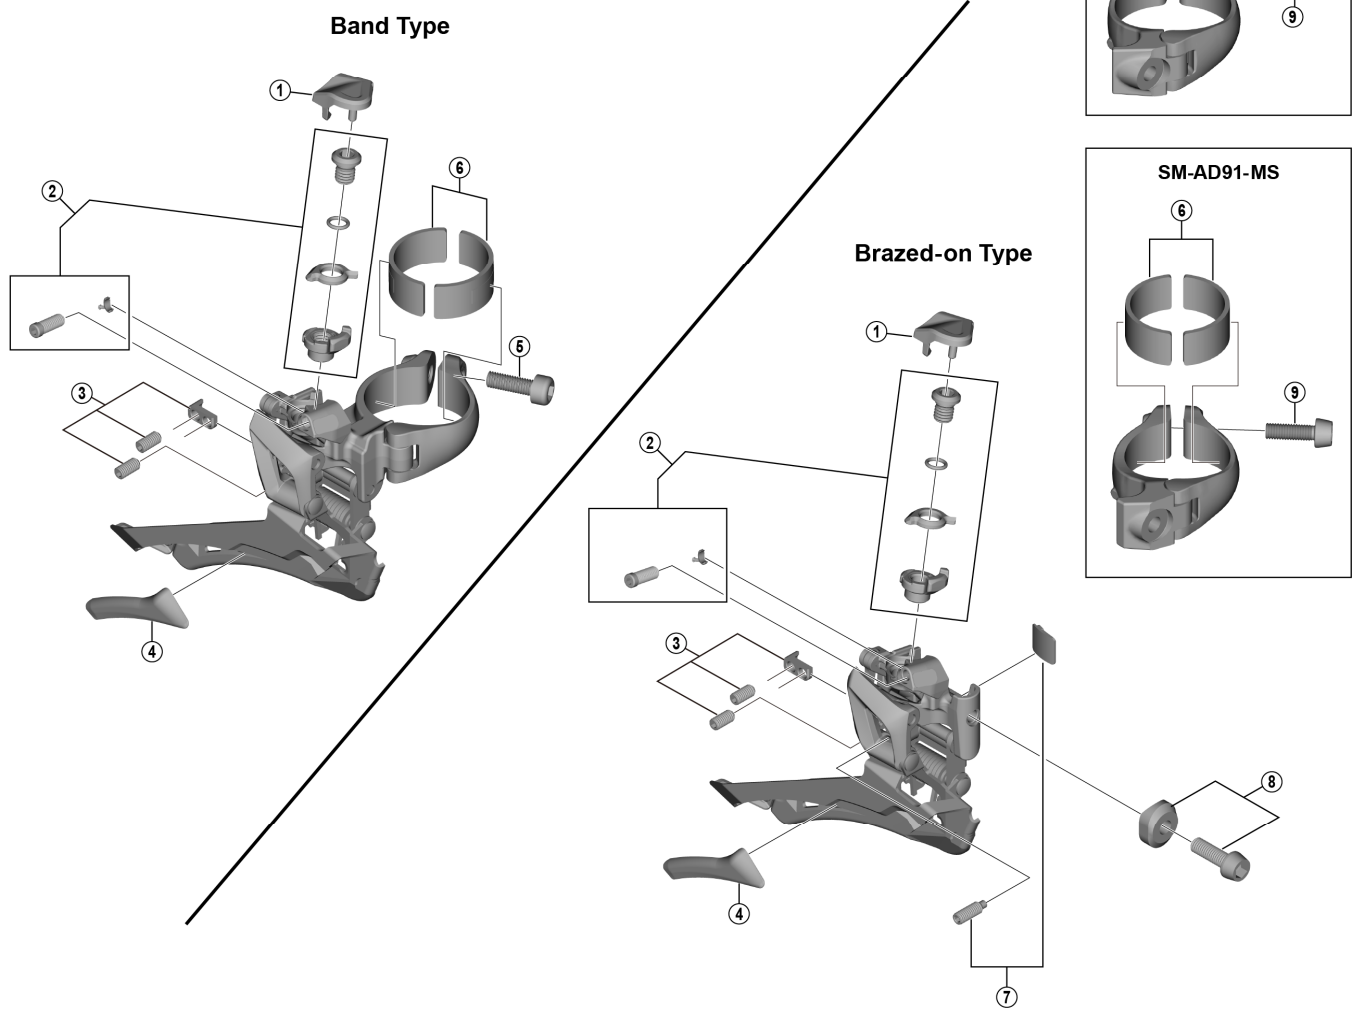

SHIMANO 105 Front Derailleur FD-5801 (2x11-speed)

ITEM NO.	SHIMANO CODE NO.	DESCRIPTION	INTERCHANGEABILITY
1	Y5ZS22000	Link Cover	
2	Y2C098010	Cable Fixing Bolt Unit & Cable Adjust Bolt Unit	
3	Y2C098020	Adjust Bolts & Plate	
4	Y2BA12000	Inner Skid Plate	
5	Y5BG07900	Clamp Bolt (M5 x 17.5)	
6	Y5P198030	Clamp Band Adapter (2 pcs.) for S-size / $\phi 28.6$ mm	A
7	Y2C098030	Support Bolt & Plate	A
8	Y5P898010	Clamp Bolt (M5 x 15) & Radius Washer	A
* 9	Y5ZS39000	Clamp Bolt (M5 x 17)	

A: Same parts.

B: Parts are usable, but differ in materials, appearance, finish, size, etc.

Absence of mark indicates non-interchangeability.

Specifications are subject to change without notice.

FD-6800

Jul.-2017-4258A