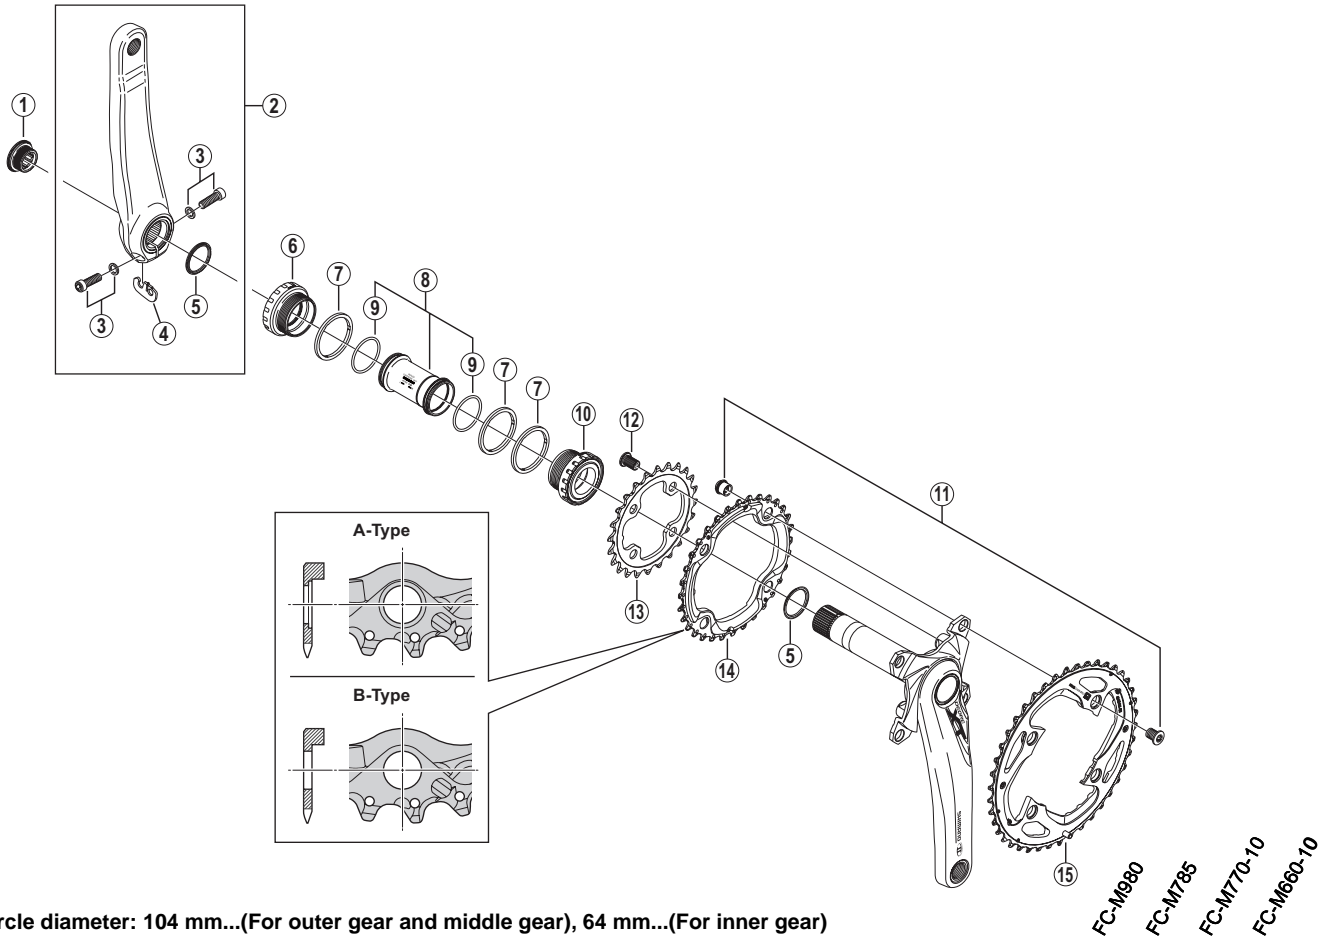

DEORE XT Front Chainwheel FC-M780

• Bolt circle diameter: 104 mm...(For outer gear and middle gear), 64 mm...(For inner gear)

ITEM NO.	SHIMANO CODE NO.	DESCRIPTION	INTERCHANGEABILITY			
1	Y1F811100	Crank Arm Fixing Bolt	B	A	A	A
2	Y1MM98010	Left Hand Crank Arm 165 mm (Silver)	A	B	B	
	Y1MM98020	Left Hand Crank Arm 165 mm (Black)	A	B	B	
	Y1MM98030	Left Hand Crank Arm 170 mm (Silver)	A	B	B	
	Y1MM98040	Left Hand Crank Arm 170 mm (Black)	A	B	B	
	Y1MM98050	Left Hand Crank Arm 175 mm (Silver)	A	B	B	
	Y1MM98060	Left Hand Crank Arm 175 mm (Black)	A	B	B	
	Y1MM98070	Left Hand Crank Arm 180 mm (Silver)	A	B		
	Y1MM98080	Left Hand Crank Arm 180 mm (Black)	A	B		
3	Y1KS98030	Clamp Bolt (M6 x 19) & Washer	B	A	B	A
4	Y1FU98120	Plate		A	A	A
5	Y1F316000	Ring	A	A	A	A
6	Y1J198080	Left Hand Adapter (B.C.1.37" x 24T) English Thread	B	A	A	A
7	Y1F813000	Spacer (2.5 mm)	A	A	A	A
8	Y1E598210	Inner Cover & O-Ring	B	A	A	A
9	Y1TF21000	O-Ring	A	A	A	A
10	Y1J198090	Right Hand Adapter (B.C.1.37" x 24T) English Thread	B	A	A	A
* 11	Y1MM98090	Double Gear Fixing Bolt (M8 x 9.1) & Nut (4 sets) for 32T A-Type			B	B
	Y1MM98120	Double Gear Fixing Bolt (M8 x 9.1) & Nut (4 sets) for 32T B-Type				
12	Y1MM98100	Inner Gear Fixing Bolt (M8 x 8.5 / 4 pcs.)	B	A	B	B
* 14	Y1MM24000	Chainring 24T-AE			B	B
	Y1LW98020	Chainring 32T-AE (A-Type) Discontinued	B		A	B
	Y1MM98130	Chainring 32T-AE (B-Type) w/Fixing Nut 4 pcs.	B		B	B
15	Y1MM98110	Chainring 42T-AE	B		B	B

A: Same parts.

B: Parts are usable, but differ in materials, appearance, finish, size, etc.

Absence of mark indicates non-interchangeability.

Mar.-2012-3164A

© Shimano Inc. I

Specifications are subject to change without notice.