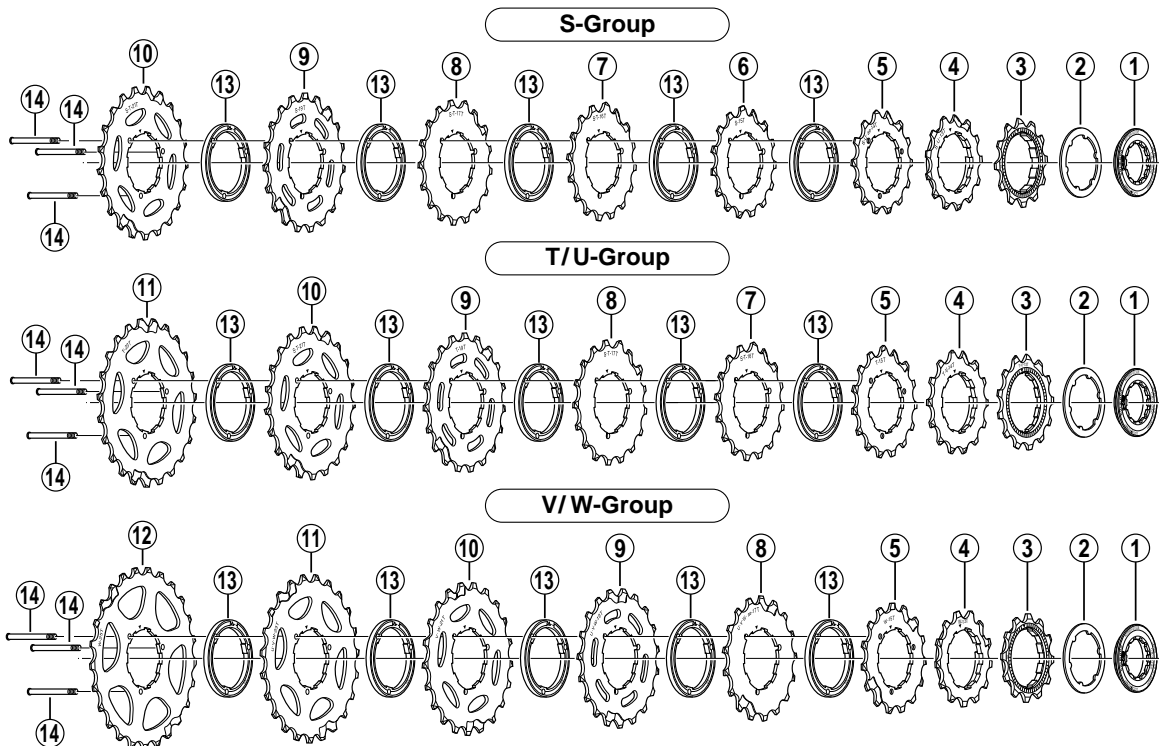

Cassette Sprocket **CS-HG50-8** 8-Speed S/T/U/V/W-Group

- S-group sprocket teeth combination: 12-13-14-15-16-17-19-21T
- T-group sprocket teeth combination: 13-14-15-16-17-19-21-23T
- U-group sprocket teeth combination: 12-13-14-15-17-19-21-23T
- V-group sprocket teeth combination: 13-14-15-17-19-21-23-26T
- W-group sprocket teeth combination: 12-13-15-17-19-21-23-25T

ITEM NO.	SHIMANO CODE NO.	DESCRIPTION
1	Y-11F 01000	Lock Ring
2	Y-11W02000	Lock Ring Spacer
3	Y-11F 1219E	Sprocket Wheel 12T (Built in spacer type) for S/U-Group
	Y-11F 1223E	Sprocket Wheel 12T (Built in spacer type) for W-Group
4	Y-11F 1320E	Sprocket Wheel 13T (Built in spacer type) for T/V-Group
	Y-11F 1319E	Sprocket Wheel 13T (Built in spacer type) for S/U-Group
	Y-11F 1323E	Sprocket Wheel 13T (Built in spacer type) for W-Group
	Y-11F 1420E	Sprocket Wheel 14T (Built in spacer type) for T/V-Group
5	Y-11F 1419E	Sprocket Wheel 14T for S/U-Group
	Y-11F 1520E	Sprocket Wheel 15T for T-Group
	Y-11F 1522E	Sprocket Wheel 15T for V-Group
6	Y-11F 1523E	Sprocket Wheel 15T for W-Group
	Y-11F 1519E	Sprocket Wheel 15T for S-Group
	Y-11F 1521E	Sprocket Wheel 15T for U-Group
7	Y-11F 1619E	Sprocket Wheel 16T for S/T-Group
	Y-11F 1719E	Sprocket Wheel 17T for S/T-Group
8	Y-11F 1721E	Sprocket Wheel 17T for U/V/W-Group
	Y-11F 1919E	Sprocket Wheel 19T for S-Group
9	Y-11F 1920E	Sprocket Wheel 19T for T-Group
	Y-11F 1921E	Sprocket Wheel 19T for U/V/W-Group
	Y-11F 2119E	Sprocket Wheel 21T for S/T-Group
10	Y-11F 2121E	Sprocket Wheel 21T for U-Group
	Y-11F 2122E	Sprocket Wheel 21T for V/W-Group
	Y-11F 2320F	Sprocket Wheel 23T for T-Group
11	Y-11F 2321F	Sprocket Wheel 23T for U/V/W-Group
	Y-11F 2523F	Sprocket Wheel 25T for W-Group
12	Y-11F 2622F	Sprocket Wheel 26T for V-Group
13	Y-357 62303	Sprocket Spacer (t=3.0 mm)
14	Y-11W03000	Sprocket Fixing Bolt (M3 x 26 mm)
15	Y-120 09190	Lock Ring Removal Tool (TL-HG16)