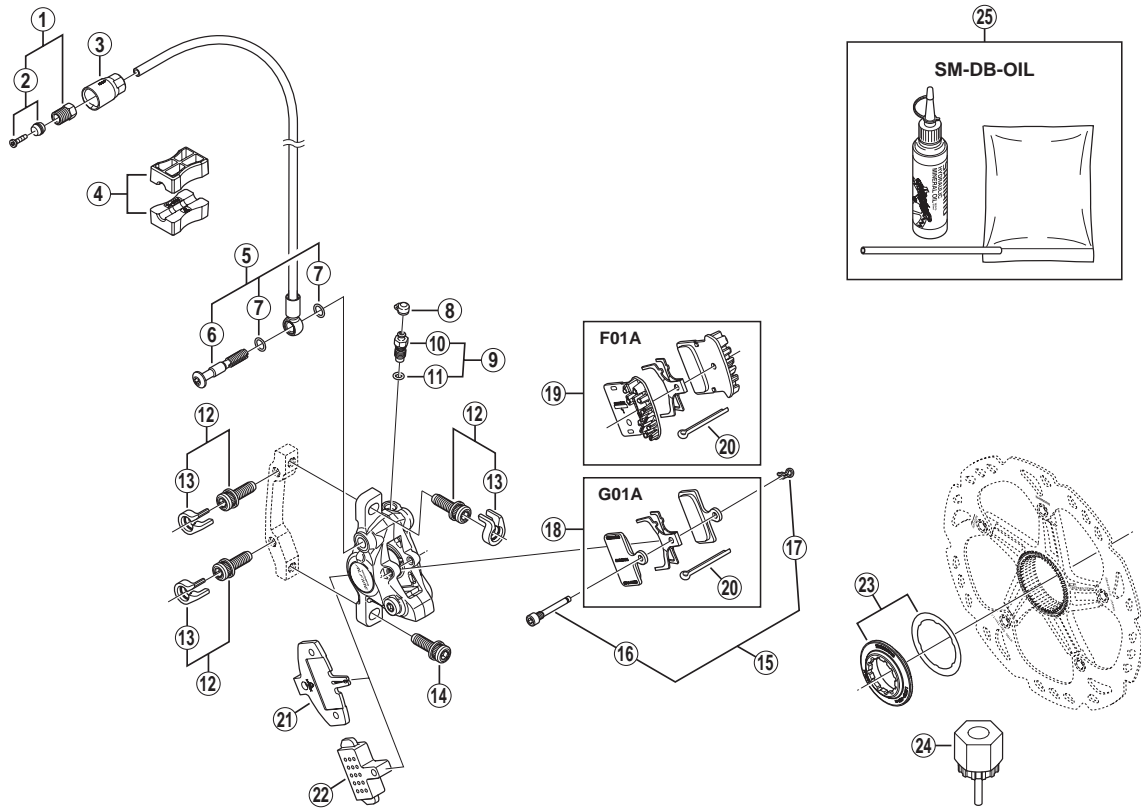

ALFINE Front Disc Brake  
**BR-S700** Brake Caliper  
**SM-RT81-S** Disc Rotor

**SM-BH90-SB** Brake Hose

BR-M785  
 BR-M985  
 BR-M666

ITEM NO.	SHIMANO CODE NO.	DESCRIPTION	INTERCHANGEABILITY
1	Y8JA98010	Connecting Bolt Unit	A A A
2	Y8JA98020	Olive & Connector Insert	A A A
3	Y8JA07000	Cover	A A A
4	Y8H198030	TL-BH61 Special Tool (2 pcs.)	A A A
5	Y8JA98030	Banjo Bolt & O-Ring	A A A
6	Y8JA04000	Banjo Bolt	A A A
7	Y8SY28000	O-Ring	A A A
8	Y8B214000	Bleed Nipple Cap	A A A
9	Y8CL98050	Bleed Nipple & Seal Ring	A A A
10	Y8CL24000	Bleed Nipple	A A A
11	Y8B511001	O-Ring for Bleed Nipple	A A A
12	Y8DS98010	Adapter Fixing Bolt (M6 x 18.7) & Stop Ring	A A
13	Y8C511000	Stop Ring	A A
14	Y8C509020	Adapter Fixing Bolt (M6 x 18.7)	A A
15	Y8JZ98010	Pad Axle & Snap Ring	A
16	Y8JZ05000	Pad Axle	A
17	Y8J716000	Snap Ring	A A
18	Y8J79803A	Resin Pad (G01A) & Spring w/Split Pin	A A B
19	Y8J79801A	Resin Pad (F01A) w/Fin & Spring w/Split Pin	A A A
20	Y8DB06100	Split Pin	A
21	Y8J709000	Pad Spacer	A A A
22	Y8J712000	Bleeding Spacer	A A A
23	Y8K198010	Lock Ring & Washer	A B B
24	Y12009230	TL-LR15 Lock Ring Removal Tool	A A A
25	Y83998010	Mineral Oil Bleed Kit (50 ml)	A A A

A: Same parts.

B: Parts are usable, but differ in materials, appearance, finish, size, etc.

Absence of mark indicates non-interchangeability.

Aug.-2011-3272  
 © Shimano Inc. I

Specifications are subject to change without notice.