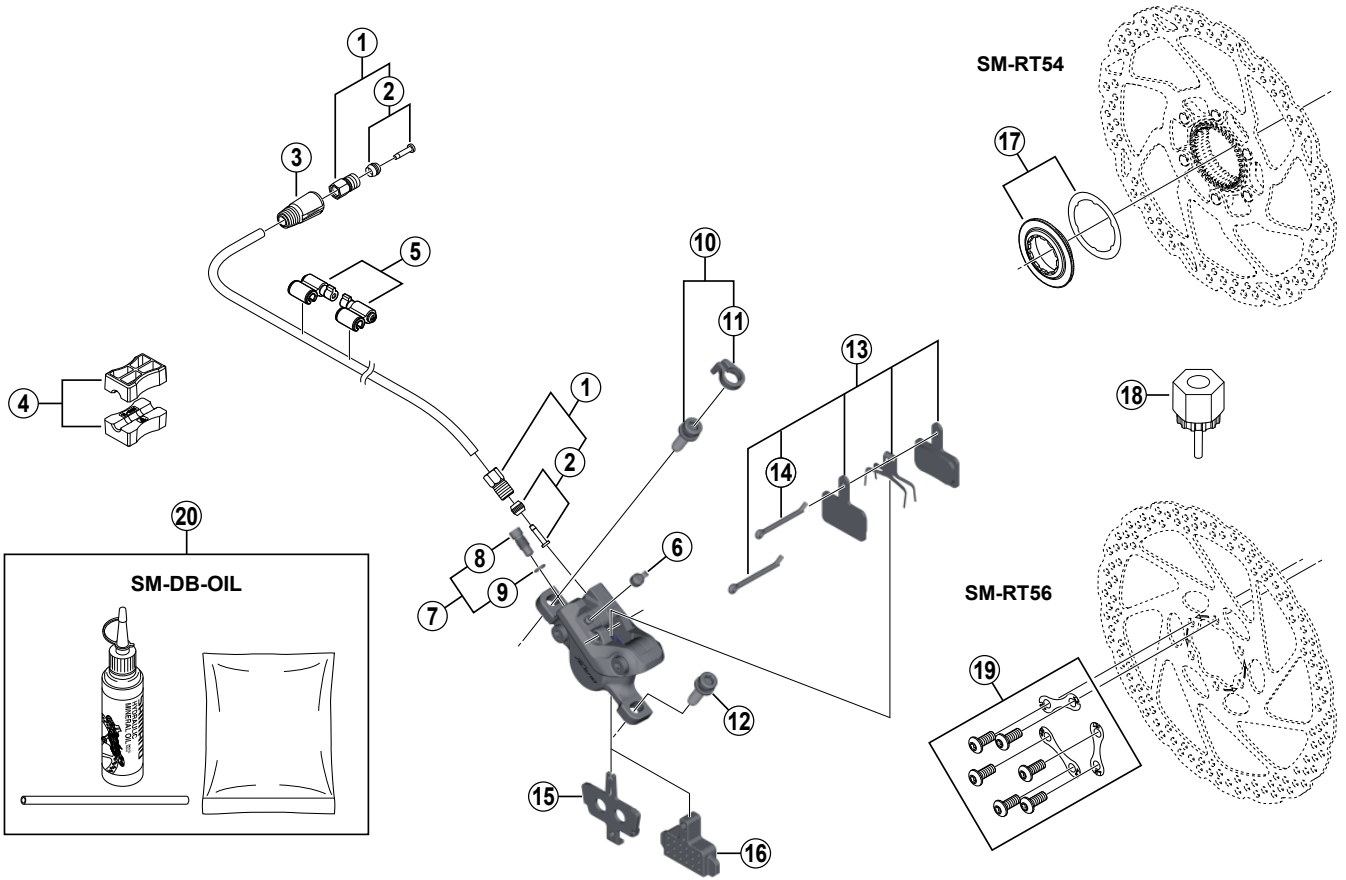

ALIVIO Disc Brake
BR-M4050 Brake Caliper
SM-BH59 Brake Hose

SM-RT54 Disc Rotor/Center Lock
SM-RT56 Disc Rotor/6-Bolt

ITEM NO.	SHIMANO CODE NO.	DESCRIPTION	INTERCHANGEABILITY
1	Y8AL98020	Connecting Bolt Unit	
2	Y8H298040	Olive & Connector Insert	
3	Y8H203210	Cover	A
4	Y8H198030	TL-BH61 Special Tool (2 pcs.)	A
5	Y83098040	SM-HANG Hose Supporter A & B	A
6	Y8B214000	Bleed Nipple Cap	A
7	Y8VZ98010	Bleed Screw & O-Ring	A
8	Y8VZ07000	Bleed Screw	A
9	Y8B511000	O-Ring	A
10	Y8DS98010	Caliper Fixing Bolt (M6 x 18.7) & Snap Ring	A
11	Y8C511000	Snap Ring	A
12	Y8C509020	Caliper Fixing Bolt (M6 x 18.7)	A
13	Y8C998050	Resin Pad (B01S) & Spring w/Split Pin	A
14	Y8DB06100	Split Pin	A
15	Y8J506000	Pad Spacer	A
16	Y8FZ05000	Bleeding Spacer	A
17	Y8K998010	Lock Ring & Washer	A
18	Y12009230	TL-LR15 Lock Ring Removal Tool	A
19	Y8KT98010	Rotor Fixing Bolt & Lock Washer	A
20	Y83998010	Mineral Oil Bleed Kit (50 ml)	A

A: Same parts.
 B: Parts are usable, but differ in materials, appearance, finish, size, etc.
 Absence of mark indicates non-interchangeability.

Apr.-2014-3666
 © Shimano Inc. H

Specifications are subject to change without notice.