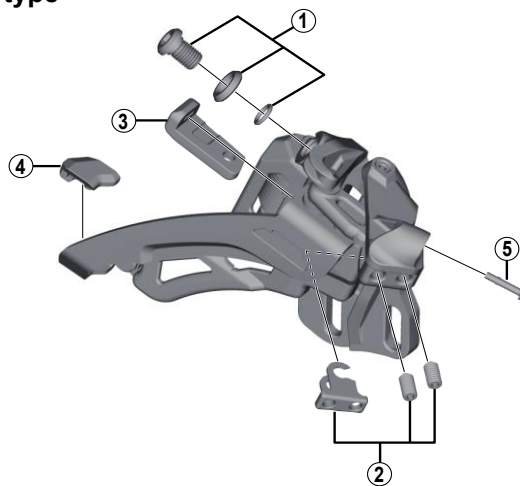

# XTR Front Derailleur (3x11-speed) FD-M9000

## Low clamp

## High clamp

FD-M9020

FD-M9025

ITEM NO.	SHIMANO CODE NO.	DESCRIPTION	INTERCHANGEABILITY	
1	Y5R198010	Cable Fixing Bolt & Plate, O-Ring (M6 x 9.2)	A	A
2	Y5R198020	Stroke Adjust Screws (M4 x 8) & Plate	A	A
3	Y5R213000	Rubber Pad A	A	
4	Y5PY07000	Rubber Pad B		
5	Y5PV48000	Cover with Tongue	A	A
6	Y5R230000	Clamp Bolt (M6 x 16)	A	A
7	Y57Y98030	Clamp Band Adapters for S-size / $\phi$ 28.6 mm (1-1/8")	A	A
	Y57Y98040	Clamp Band Adapters for M-size / $\phi$ 31.8 mm (1-1/4")	A	A
8	Y5R007000	Clamp Bolt (M5 x 18.5)	A	A