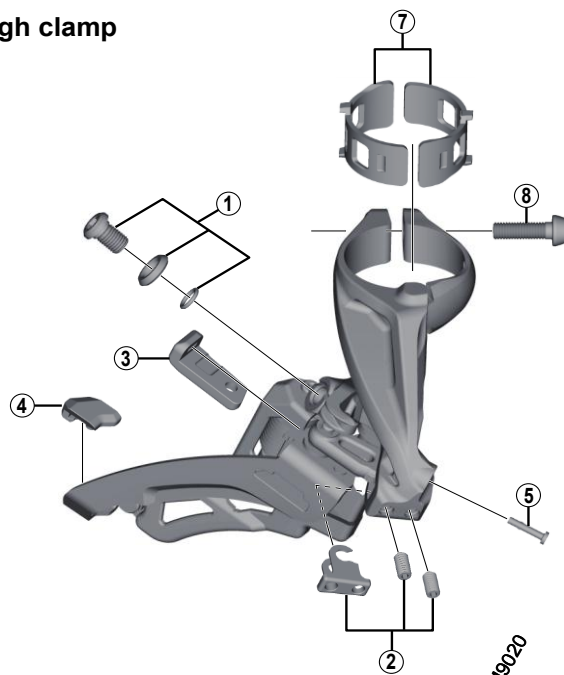

## Low clamp

## High clamp

FD-M9020

FD-M9025

ITEM NO.	SHIMANO CODE NO.	DESCRIPTION	INTERCHANGEABILITY	
1	Y5R198010	Cable Fixing Bolt & Plate, O-Ring (M6 x 9.2)	A	A
2	Y5R198020	Stroke Adjust Screws (M4 x 8) & Plate	A	A
3	Y5R213000	Rubber Pad A	A	
4	Y5PY07000	Rubber Pad B		
5	Y5PV48000	Cover with Tongue	A	A
6	Y5R230000	Clamp Bolt (M6 x 16)	A	A
7	Y57Y98030	Clamp Band Adapters for S-size / $\phi$ 28.6 mm (1-1/8")	A	A
	Y57Y98040	Clamp Band Adapters for M-size / $\phi$ 31.8 mm (1-1/4")	A	A
8	Y5R007000	Clamp Bolt (M5 x 18.5)	A	A