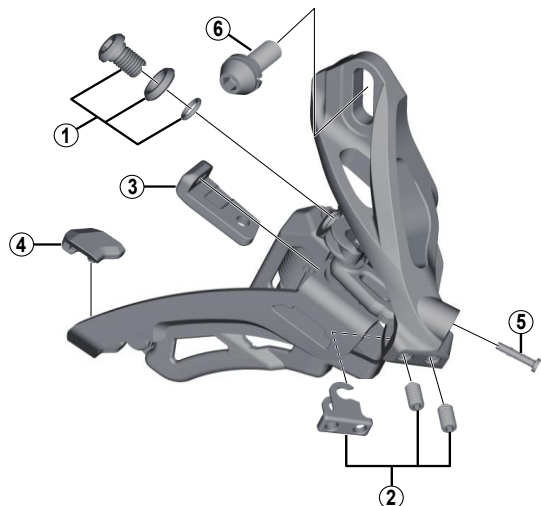

XTR Front Derailleur (3x11-speed) FD-M9000

D-type