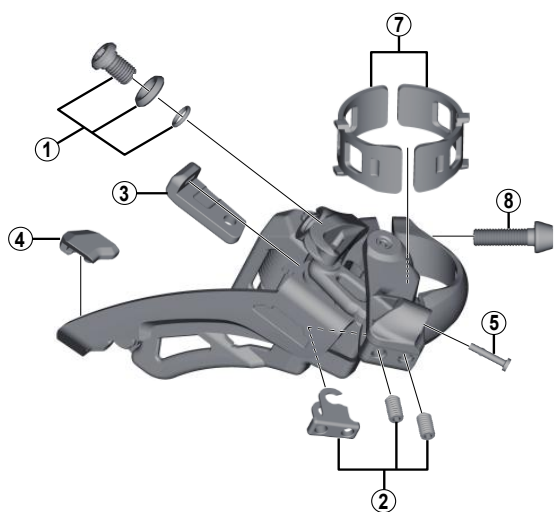

# XTR Front Derailleur (3x11-speed) FD-M9000

## Low clamp

## High clamp

FD-M9020

FD-M9025

ITEM NO.	SHIMANO CODE NO.	DESCRIPTION	INTERCHANGEABILITY	
1	Y5R198010	Cable Fixing Bolt & Plate, O-Ring (M6 x 9.2)	A	A
2	Y5R198020	Stroke Adjust Screws (M4 x 8) & Plate	A	A
3	Y5R213000	Rubber Pad A	A	
4	Y5PY07000	Rubber Pad B		
5	Y5PV48000	Cover with Tongue	A	A
6	Y5R230000	Clamp Bolt (M6 x 16)	A	A
7	Y57Y98030	Clamp Band Adapters for S-size / $\phi$ 28.6 mm (1-1/8")	A	A
	Y57Y98040	Clamp Band Adapters for M-size / $\phi$ 31.8 mm (1-1/4")	A	A
8	Y5R007000	Clamp Bolt (M5 x 18.5)	A	A